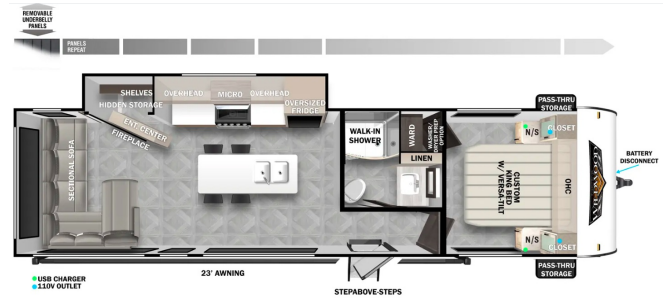

\$120 Weekly

2024 WILDWOOD FOREST RIVER 28VIEW

SPECIFICATIONS

Year	2024
Manufacturer	WILDWOOD
Brand	FOREST RIVER
Model	28VIEW
Type	Travel Trailer
Status	New
Stock #	1100
Financing Available	✓
Warranty Available	✓
Suspension	N/A
Leveling	N/A
Exterior Length	32.0 ft.
Dry Weight	7715 lbs.
Sleeping Capacity	N/A person(s)
Interior Colour	N/A
Exterior Colour	N/A
Slideouts	N/A

Disclaimer: Product information, pricing and photos are as accurate as possible and are subject to change without notice.

SELLING FEATURES

The 28VIEW offers standard hung fiberglass exterior and solid surface countertops. Features a 7ft island with waterfall edge and barstools that helps account for 17 linear feet of countertop space. Couple that with 95.5 square feet of windows and an amazing view this is a wonderful couples' unit...