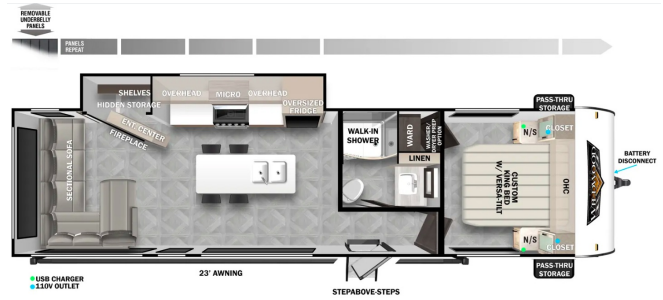

\$120 Weekly

2024 WILDWOOD FOREST RIVER 28VIEW

SPECIFICATIONS

Year	2024
Manufacturer	WILDWOOD
Brand	FOREST RIVER
Model	28VIEW
Type	Travel Trailer
Status	New
Stock #	1100
Financing Available	✓
Warranty Available	✓
Suspension	N/A
Leveling	N/A
Exterior Length	32.0 ft.
Dry Weight	7715 lbs.
Sleeping Capacity	N/A person(s)
Interior Colour	N/A
Exterior Colour	N/A
Slideouts	N/A

Disclaimer: Product information, pricing and photos are as accurate as possible and are subject to change without notice.

SELLING FEATURES

The 28VIEW offers standard hung fiberglass exterior and solid surface countertops. Features a 7ft island with waterfall edge and barstools that helps account for 17 linear feet of countertop space. Couple that with 95.5 square feet of windows and an amazing view this is a wonderful couples' unit...