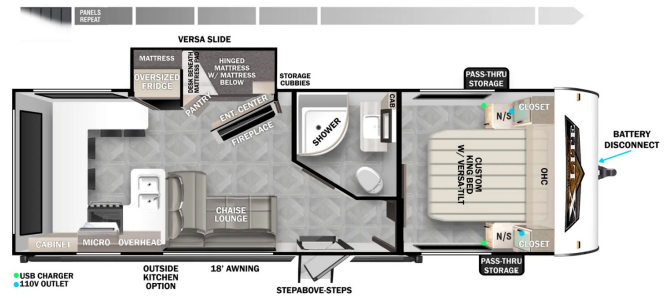

### SPECIFICATIONS

Year	2024
Manufacturer	WILDWOOD
Brand	FOREST RIVER
Model	24VIEW
Type	Travel Trailer
Status	New
Stock #	1098
Financing Available	✓
Warranty Available	✓
Suspension	N/A
Leveling	N/A
Exterior Length	29.0 ft.
Dry Weight	6120 lbs.
Sleeping Capacity	N/A person(s)
Interior Colour	N/A
Exterior Colour	N/A
Slideouts	N/A

### SELLING FEATURES

The 24VIEW offers standard hung fiberglass exterior and solid surface countertops. Features the Versa-Slide offering additional storage, bunks and capability to utilize as an office. This model bypasses a traditional dinette but offers 18 linear feet of countertop space and the 64 square feet of ...