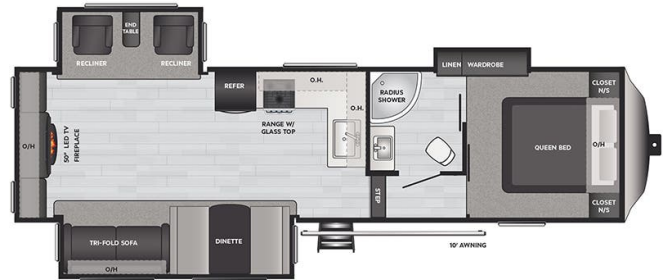

\$39,995.00

2021 KEYSTONE RV Springdale 253 FWRE

SPECIFICATIONS

Year	2021
Manufacturer	KEYSTONE RV
Brand	Springdale
Model	253 FWRE
Type	Fifth Wheel
Status	PreOwned
Stock #	19
Financing Available	✓
Warranty Available	✓
Suspension	N/A
Leveling	Electric
Exterior Length	32.8 ft.
Dry Weight	8615 lbs.
Sleeping Capacity	6 person(s)
Interior Colour	N/A
Exterior Colour	N/A
Slideouts	3

Disclaimer: Product information, pricing and photos are as accurate as possible and are subject to change without notice.

SELLING FEATURES

2021 Keystone Springdale 253FWRE Travel Trailer

Get ready to elevate your outdoor adventures with the 2021 Keystone Springdale 253FWRE - your gateway to exploration and relaxation!

Key Specifications:

- Model Year: 2021
- Brand: Keystone Springdale
- Model: 253FWRE
- Type: Travel Traile...

OPTIONS & EQUIPMENT

Awning	Aluminum Wheels	Fridge with 2 doors	Heating	1 Air Conditioning Unit(s) (Ducted) - Size: 15000 Btu	Aux Battery	Back Flush
Battery Charger	Battery Tray	AC/DC Converter	Clock	Driver Side Door	Dual Wheels	
Electric Step	Enclosed Underbelly	Fireplace	Free Standing Table	Fully Furnished	Hide A Bed	
Island Bed	Stabilizer Jacks	LPG Detector	Microwave	Monitor Panel	Outside Shower	
Power Air Vents	Power Bath Vents	Rack and Ladder	1 Sky Light(s)	Smoke Detector	Spare with Carrier	
Spot Lights	Toilet Facilities	1 Televisions	Plasma/LCD	TV Antenna	Gas/Elec Water Heater 6 Gallon	