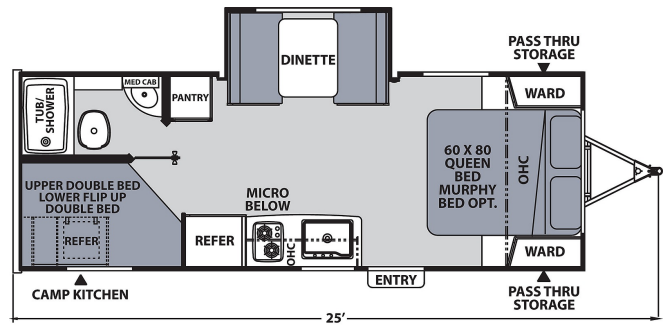

2024 COACHMEN APEX NANO 208BHS

\$39,995.00

Originally \$50,424.00

SPECIFICATIONS

Year	2024
Manufacturer	COACHMEN
Brand	APEX NANO
Model	208BHS
Type	Travel Trailer
Status	New
Stock #	13236
Financing Available	✓
Warranty Available	✓
Suspension	Springs
Leveling	Manual
Exterior Length	25.0 ft.
Dry Weight	4260 lbs.
Sleeping Capacity	8 person(s)
Interior Colour	N/A
Exterior Colour	Fiberglass
Slideouts	1

Disclaimer: Product information, pricing and photos are as accurate as possible and are subject to change without notice.

SELLING FEATURES

Perfect trailer for the growing family. This Apex Nano 208BHS comes with a murphy bed. The large double over double bunks offer extra sleeping space for your growing kids. We are on a dual axle with outside kitchen and still only weighing around 4,200 lbs. Outside grill and mini fridge for conven...