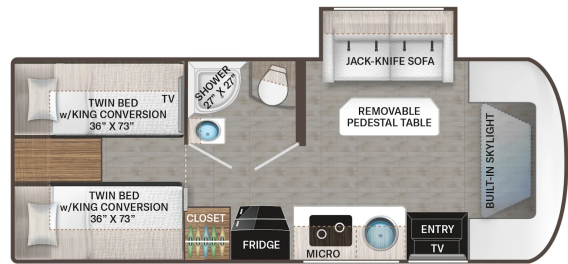

### SPECIFICATIONS

Year	2024
Manufacturer	THOR MOTOR COACH
Brand	Gemini
Model	24KB AWD
Type	Motorhome
Class	B
Fuel Type	Gas
Status	New
Stock #	Gemini 2460
Financing Available	✓
Warranty Available	✓
Odometer	0 kms.
VIN	N/A
Chassis	2023 Ford Transit AWD
Engine	N/A
Transmission	AUTO
Suspension	N/A
Leveling	N/A
Exterior Length	25.1 ft.
Dry Weight	N/A lbs.
Sleeping Capacity	3 person(s)
Interior Colour	Silverpointe III
Exterior Colour	White
Slideouts	1