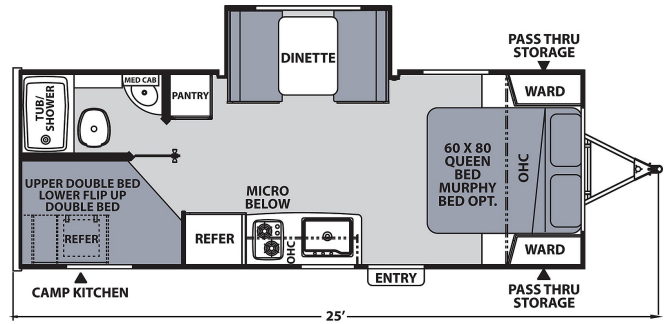

### SPECIFICATIONS

Year	2024
Manufacturer	COACHMEN
Brand	APEX NANO
Model	208BHS
Type	Travel Trailer
Status	New
Stock #	13234
Financing Available	✓
Warranty Available	✓
Suspension	Springs
Leveling	Manual
Exterior Length	25.0 ft.
Dry Weight	4260 lbs.
Sleeping Capacity	8 person(s)
Interior Colour	N/A
Exterior Colour	Fiberglass
Slideouts	1

### SELLING FEATURES

Perfect trailer for the growing family. This Apex Nano 208BHS comes with a queen bed. The large double over double bunks offer extra sleeping space for your growing kids. We are on a dual axle with outside kitchen and still only weighing around 4,200 lbs. Outside grill and mini fridge for conveni...