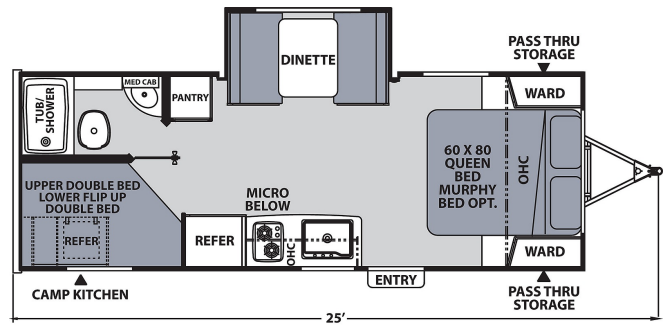

**2024 COACHMEN APEX NANO 208BHS**

**\$38,995.00**

Originally \$49,194.00

**SPECIFICATIONS**

Year	2024
Manufacturer	COACHMEN
Brand	APEX NANO
Model	208BHS
Type	Travel Trailer
Status	New
Stock #	13234
Financing Available	✓
Warranty Available	✓
Suspension	Springs
Leveling	Manual
Exterior Length	25.0 ft.
Dry Weight	4260 lbs.
Sleeping Capacity	8 person(s)
Interior Colour	N/A
Exterior Colour	Fiberglass
Slideouts	1

Disclaimer: Product information, pricing and photos are as accurate as possible and are subject to change without notice.

**SELLING FEATURES**

Perfect trailer for the growing family. This Apex Nano 208BHS comes with a queen bed. The large double over double bunks offer extra sleeping space for your growing kids. We are on a dual axle with outside kitchen and still only weighing around 4,200 lbs. Outside grill and mini fridge for conveni...