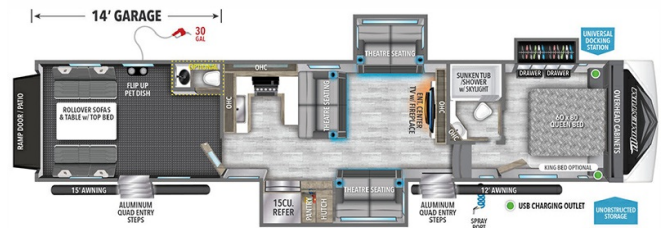

### SPECIAL UNIT

### SPECIFICATIONS

Year	2024
Manufacturer	GRAND DESIGN
Brand	MOMENTUM G-CLASS
Model	415G
Type	Toy Hauler
Status	New
Stock #	12463
Financing Available	✓
Warranty Available	✓
Suspension	N/A
Leveling	N/A
Exterior Length	44.9 ft.
Dry Weight	15310 lbs.
Sleeping Capacity	6 person(s)
Interior Colour	N/A
Exterior Colour	Fiberglass
Slideouts	3

#### Specifications and Features:

- Length (ft): 44'11"
- Width (ft): 8'5"
- Height (ft): 13'5"
- GVWR (lbs): 20000
- Dry Weight (lbs): 15310
- Hitch Weight (lbs): 3422
- Number Of Fresh Water Holding Tanks: 1
- Total Fresh Water Tank Capacity (gal): 98
- Number Of Gray Water Holding Tanks: 1
- To...