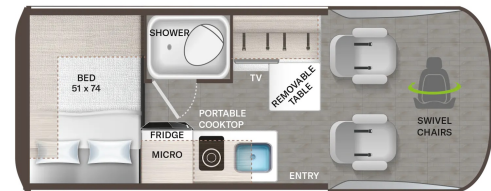

### SPECIFICATIONS

Year	2025
Manufacturer	THOR MOTOR COACH
Brand	Sanctuary
Model	19M Mercedes Benz Sprinter AWD
Type	Motorhome
Class	B
Fuel Type	N/A
Status	New
Stock #	Sanctuary 2516
Financing Available	✓
Warranty Available	✓
Odometer	0 kms.
VIN	N/A
Chassis	2023 Mercedes Sprinter 2500 AWD
Engine	2
Transmission	N/A
Suspension	N/A
Leveling	N/A
Exterior Length	19.6 ft.
Dry Weight	N/A lbs.
Sleeping Capacity	N/A person(s)
Interior Colour	N/A
Exterior Colour	N/A
Slideouts	N/A