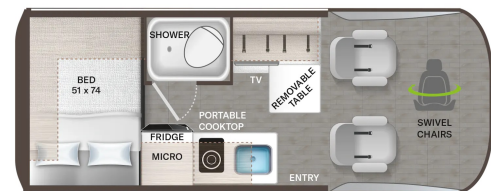

### SPECIFICATIONS

Year	2025
Manufacturer	THOR MOTOR COACH
Brand	Sanctuary
Model	19M Mercedes Benz Sprinter AWD
Type	Motorhome
Class	B
Fuel Type	N/A
Status	New
Stock #	Sanctuary 2516
Financing Available	✓
Warranty Available	✓
Odometer	0 kms.
VIN	N/A
Chassis	2023 Mercedes Sprinter 2500 AWD
Engine	2
Transmission	N/A
Suspension	N/A
Leveling	N/A
Exterior Length	19.6 ft.
Dry Weight	N/A lbs.
Sleeping Capacity	N/A person(s)
Interior Colour	N/A
Exterior Colour	N/A
Slideouts	N/A