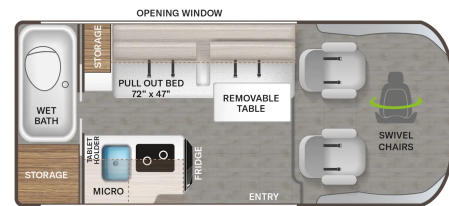

CLEARANCE UNIT

\$129,900.00

Originally \$176,928.00

2024 THOR MOTOR COACH Scope 18M

SPECIFICATIONS

Year	2024
Manufacturer	THOR MOTOR COACH
Brand	Scope
Model	18M
Type	Motorhome
Class	B
Fuel Type	N/A
Status	New
Stock #	Scope 2466
Financing Available	✓
Warranty Available	✓
Odometer	0 kms.
VIN	N/A
Chassis	2023 Dodge RAM Promaster 1500
Engine	N/A
Transmission	AUTO
Suspension	N/A
Leveling	N/A
Exterior Length	17.9 ft.
Dry Weight	N/A lbs.
Sleeping Capacity	N/A person(s)
Interior Colour	N/A
Exterior Colour	N/A
Slideouts	N/A