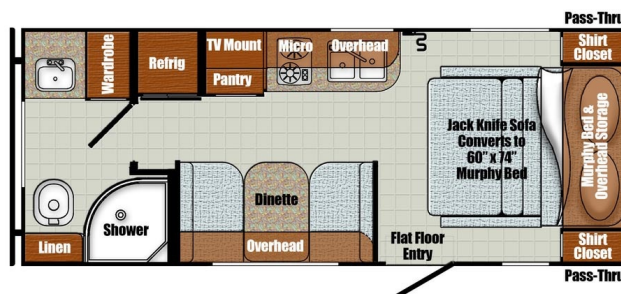

2022 GULFSTREAM VINTAGE CRUISER 19MBS

\$29,900.00

\$152 Bi-Weekly

SPECIFICATIONS

Year	2022
Manufacturer	GULFSTREAM
Brand	VINTAGE CRUISER
Model	19MBS
Type	Travel Trailer
Status	PreOwned
Stock #	7468P
Financing Available	✓
Warranty Available	✓
Suspension	N/A
Leveling	N/A
Exterior Length	23.0 ft.
Dry Weight	N/A lbs.
Sleeping Capacity	4 person(s)
Interior Colour	CRIMSON & PINE
Exterior Colour	CRIMSON GRAPHICS PACKAGE
Slideouts	N/A

Disclaimer: Product information, pricing and photos are as accurate as possible and are subject to change without notice.

SELLING FEATURES

- Single Piece Roof, Front & Rear Cap
- Azdel Composite Exterior Panel Construction
- Power Patio Awning
- Crimson Exterior Graphics Package
- Wireless Rear Vision Camera Pre-Wire
- Crimson & Woody Interior Décor
- Oven/Cooktop, Full Size Fridge & Microwave
- Sleeper Dinette
- Walk Around Queen...