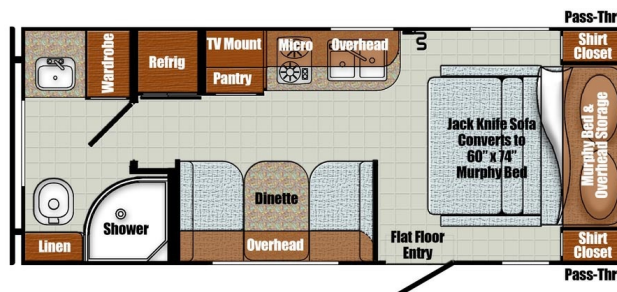

### SPECIFICATIONS

Year	2022
Manufacturer	GULFSTREAM
Brand	VINTAGE CRUISER
Model	19MBS
Type	Travel Trailer
Status	PreOwned
Stock #	7468P
Financing Available	✓
Warranty Available	✓
Suspension	N/A
Leveling	N/A
Exterior Length	19.0 ft.
Dry Weight	N/A lbs.
Sleeping Capacity	4 person(s)
Interior Colour	CRIMSON & PINE
Exterior Colour	CRIMSON GRAPHICS PACKAGE
Slideouts	N/A