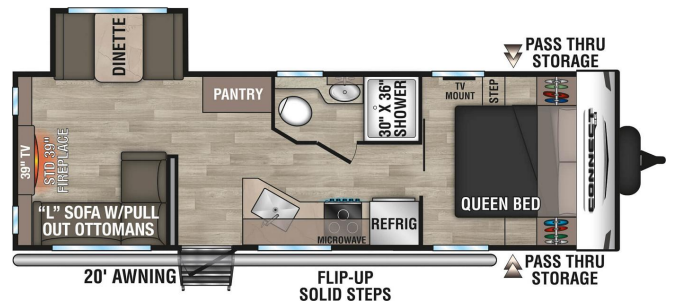

2024 K-Z INC. Connect SE 241RESE

\$45,995.00

Originally ~~\$55,595.00~~

\$204 Bi-Weekly

SPECIFICATIONS

Year	2024
Manufacturer	K-Z INC.
Brand	Connect SE
Model	241RESE
Type	Travel Trailer
Status	New
Stock #	N1339
Financing Available	✓
Warranty Available	✓
Suspension	N/A
Leveling	Manual
Exterior Length	29.2 ft.
Dry Weight	5630 lbs.
Sleeping Capacity	5 person(s)
Interior Colour	Nomad
Exterior Colour	Fiberglass
Slideouts	1

Disclaimer: Product information, pricing and photos are as accurate as possible and are subject to change without notice.

SELLING FEATURES

Connect SE is the ultimate travel trailer offering spacious floor plans, yet it is still lightweight enough for the adventure of your dreams. In Connect SE, you'll find that exploration has all the comforts of home. The 241RESE is a brand new floor plan for the Connect SE line and offers a queen...

OPTIONS & EQUIPMENT

Awning 20'	Fridge with 2 doors	Heating	1 Air Conditioning Unit(s) (Ducted) - Size: 15000	Back Flush	AC/DC Converter	Solid Surface Counter Tops
Enclosed Underbelly	Fireplace	Fully Furnished	Island Bed	Stabilizer Jacks	LPG Detector	
Microwave	Monitor Panel	Outside Shower	Power Bath Vents	Smoke Detector	Spare with Carrier	
Toilet Facilities	1 Televisions	Demand Water Heater	Power Awning	Rear Camera	Solar Panel Prep	