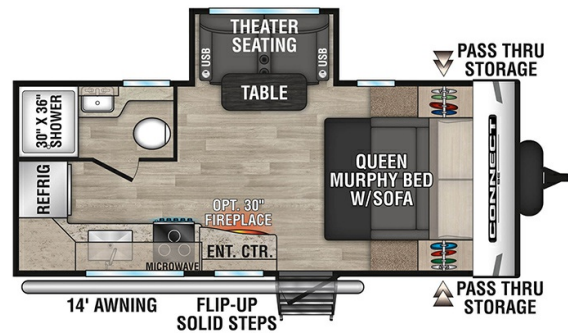

2025 KZ CONNECT C191MBSE

\$41,995.00

Originally \$54,593.00

\$198 Bi-Weekly

SPECIFICATIONS

Year	2025
Manufacturer	KZ
Brand	CONNECT
Model	C191MBSE
Type	Travel Trailer
Status	New
Stock #	C191MBE
Financing Available	✓
Warranty Available	✓
Suspension	N/A
Leveling	N/A
Exterior Length	22.5 ft.
Dry Weight	4700 lbs.
Sleeping Capacity	4 person(s)
Interior Colour	N/A
Exterior Colour	Fiberglass
Slideouts	1

Disclaimer: Product information, pricing and photos are as accurate as possible and are subject to change without notice.

SELLING FEATURES

Specifications and Features:

- Length (ft): 22'6"
- Width (ft): 8'0"
- Height (ft): 10'10"
- Interior Height (ft): 6'6"
- GVWR (lbs): 6500
- Dry Weight (lbs): 4700
- Payload Capacity (lbs): 1800
- Hitch Weight (lbs): 600
- Number Of Fresh Water Holding Tanks: 1
- Total Fresh Water Tank Capacity (gal): 30