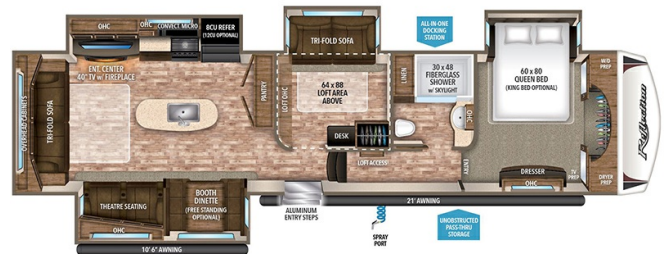

## 2019 GRAND DESIGN REFLECTION FIFTH WHEEL 367BHS

**\$69,900.00**  
Originally \$74,900.00

### SPECIFICATIONS

Year	2019
Manufacturer	GRAND DESIGN
Brand	REFLECTION FIFTH WHEEL
Model	367BHS
Type	Fifth Wheel
Status	PreOwned
Stock #	13261
Financing Available	✓
Warranty Available	✓
Suspension	Springs
Leveling	Automatic
Exterior Length	41.0 ft.
Dry Weight	12474 lbs.
Sleeping Capacity	8 person(s)
Interior Colour	N/A
Exterior Colour	Fiberglass
Slideouts	4

### SELLING FEATURES

Check out this 2019 Reflection by Grand Design. Comes with 3 slider toppers, 2 A/C units, 3 max airs, all maintenance done at Campkin's.

### OPTIONS & EQUIPMENT

Awning	Aluminum Wheels	Heating	5W Jacks	2 Air Conditioning Unit(s)	AM/FM CD	Back Flush
Battery Tray	AC/DC Converter	Dual Wheels	Enclosed Underbelly	Fantastic Fan	Fireplace	
Free Standing Table	Fully Furnished	Heated Tanks	Hide A Bed	Island Bed	LPG Detector	
Microwave	Convection Oven	Monitor Panel	Outside Shower	Power Bath Vents	Rack and Ladder	
Sky Light(s)	Smoke Detector	Spare with Carrier	Toilet Facilities	Trailer Hitch	Television	
TV Antenna	Bluetooth	Front Cap	Outside Speakers	Pantry	vent covers	