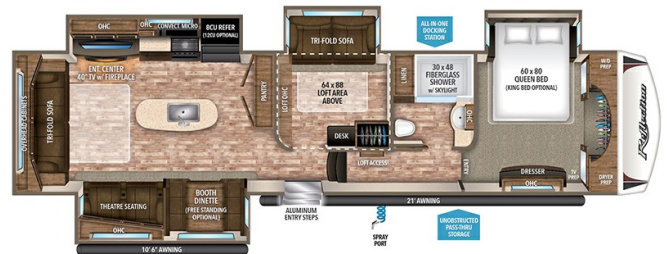

2019 GRAND DESIGN REFLECTION FIFTH WHEEL 367BHS

\$69,900.00
Originally \$74,900.00

SPECIFICATIONS

Year	2019
Manufacturer	GRAND DESIGN
Brand	REFLECTION FIFTH WHEEL
Model	367BHS
Type	Fifth Wheel
Status	PreOwned
Stock #	13261
Financing Available	✓
Warranty Available	✓
Suspension	Springs
Leveling	Automatic
Exterior Length	41.0 ft.
Dry Weight	12474 lbs.
Sleeping Capacity	8 person(s)
Interior Colour	N/A
Exterior Colour	Fiberglass
Slideouts	4

Disclaimer: Product information, pricing and photos are as accurate as possible and are subject to change without notice.

SELLING FEATURES

Check out this 2019 Reflection by Grand Design. Comes with 3 slider toppers, 2 A/C units, 3 max airs, all maintenance done at Campkin's.

Specifications and Features:

- Length (ft): 41'0"
- Height (ft): 12'6"
- GVWR (lbs): 14495
- Dry Weight (lbs): 12474
- Hitch Weight (lbs): 2665
- Numbe...

OPTIONS & EQUIPMENT

Awning	Aluminum Wheels	Heating	5W Jacks	2 Air Conditioning Unit(s)	AM/FM CD	Back Flush
Battery Tray	AC/DC Converter	Dual Wheels	Enclosed Underbelly	Fantastic Fan	Fireplace	
Free Standing Table	Fully Furnished	Heated Tanks	Hide A Bed	Island Bed	LPG Detector	
Microwave	Convection Oven	Monitor Panel	Outside Shower	Power Bath Vents	Rack and Ladder	
Sky Light(s)	Smoke Detector	Spare with Carrier	Toilet Facilities	Trailer Hitch	Television	
TV Antenna	Bluetooth	Front Cap	Outside Speakers	Pantry	vent covers	