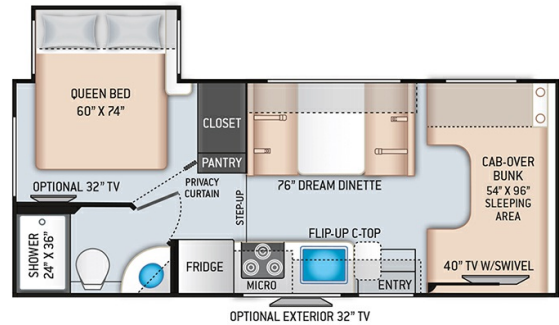

2021 THOR MOTOR COACH FOUR WINDS 22B

SPECIFICATIONS

Year	2021
Manufacturer	THOR MOTOR COACH
Brand	FOUR WINDS
Model	22B
Type	Motorhome
Class	C
Fuel Type	Gas
Status	PreOwned
Stock #	22B
Financing Available	✘
Warranty Available	✘
Odometer	20883 kms.
VIN	1fdwe3fn8mdc13210
Chassis	Ford E350
Engine	350HP V8
Transmission	AUTO
Suspension	N/A
Leveling	Automatic
Exterior Length	24.0 ft.
Dry Weight	12500 lbs.
Sleeping Capacity	6 person(s)
Interior Colour	Tan
Exterior Colour	Fiberglass
Slideouts	1

EXTRA SOLAR PANEL TO = 200 WATT

SIDE CAMERA MIRRORS, BACK UP CAMERA,

UNIT IS LIKE NEW!!!! WITH ALL THE BUGS OUT OF IT !!!

Specifications and Features:

OPTIONS & EQUIPMENT

- AUDIO & COMMUNICATION
- CONVENIENCE
- PAINT & FINISH
- EXTERIOR
- HVAC
- INTERIOR
- SEATS
- INTERIOR
- PAINT & FINISH
- ELECTRICAL
- TECHNICAL SPECIFICATIONS