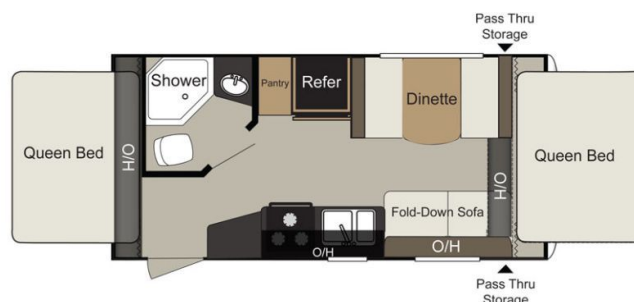

2016 KEYSTONE PASSPORT ULTRA LITE 171EXP

SPECIFICATIONS

Year	2016
Manufacturer	KEYSTONE
Brand	PASSPORT ULTRA LITE
Model	171EXP
Type	Hybrid
Status	PreOwned
Stock #	21765
Financing Available	✘
Warranty Available	✘
Suspension	N/A
Leveling	N/A
Exterior Length	20.2 ft.
Dry Weight	3560 lbs.
Sleeping Capacity	8 person(s)
Interior Colour	Brown
Exterior Colour	Brown
Slideouts	N/A

Disclaimer: Product information, pricing and photos are as accurate as possible and are subject to change without notice.

SELLING FEATURES

The 2016 Passport Ultra Lite 171EXP, by Keystone, contains everything you will need to make traveling effortless and straightforward. This hybrid features a jack-knife sofa, a four seat bench dinette & sleeps up to 8 people. Start enjoying everything the RV lifestyle has to offer with an RV from ...