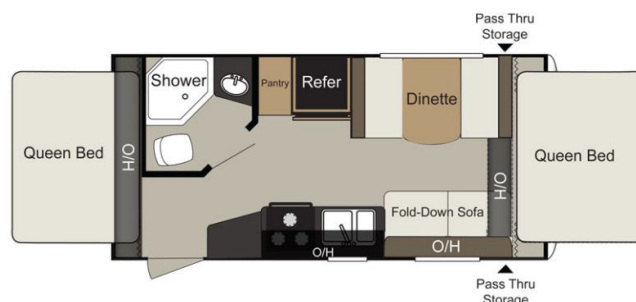

\$101 Bi-Weekly

2016 KEYSTONE PASSPORT ULTRA LITE 171EXP

SPECIFICATIONS

Year	2016
Manufacturer	KEYSTONE
Brand	PASSPORT ULTRA LITE
Model	171EXP
Type	Hybrid
Status	PreOwned
Stock #	21765
Financing Available	✘
Warranty Available	✘
Suspension	N/A
Leveling	N/A
Exterior Length	20.2 ft.
Dry Weight	3560 lbs.
Sleeping Capacity	8 person(s)
Interior Colour	Brown
Exterior Colour	Brown
Slideouts	N/A

Disclaimer: Product information, pricing and photos are as accurate as possible and are subject to change without notice.

SELLING FEATURES

The 2016 Passport Ultra Lite 171EXP, by Keystone, contains everything you will need to make traveling effortless and straightforward. This hybrid features a jack-knife sofa, a four seat bench dinette & sleeps up to 8 people. Start enjoying everything the RV lifestyle has to offer with an RV from ...