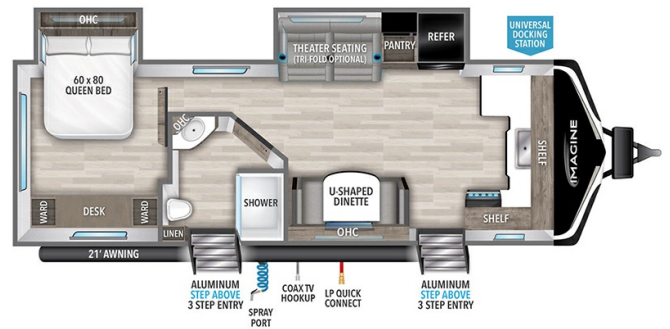

BILL THOMAS CAMPER SALES

onlinesales@btcamper.com 1-636-327-5900
101 Thomas RV Way, Wentzville, MO 63385
Local 1-636-327-5900 | <https://www.btcamper.com>

SPECIAL UNIT

\$34,999.00

Originally \$46,677

2024 GRAND DESIGN IMAGINE 2660BS

SPECIFICATIONS

Year	2024
Manufacturer	GRAND DESIGN
Brand	IMAGINE
Model	2660BS
Type	Travel Trailer
Status	New
Stock #	12452
Financing Available	✓
Warranty Available	✓
Suspension	N/A
Leveling	N/A
Exterior Length	30.5 ft.
Dry Weight	6564 lbs.
Sleeping Capacity	4 person(s)
Interior Colour	N/A
Exterior Colour	Fiberglass
Slideouts	2

Disclaimer: Product information, pricing and photos are as accurate as possible and are subject to change without notice.

SELLING FEATURES

Specifications and Features:

- Length (ft): 30'6"
- Width (ft): 8'0"
- Height (ft): 11'2"
- Interior Height (ft): 6'9"
- Dry Weight (lbs): 6564
- Hitch Weight (lbs): 701
- Number Of Fresh Water Holding Tanks: 1
- Total Fresh Water Tank Capacity (gal): 45
- Number Of Gray Water Holding Tanks: ...

OPTIONS & EQUIPMENT

- HEARTHSTONE
- PEACE OF MIND PCKG-STANDARD
- ULTIMATE POWER PCKG-STANDARD
- FOUR SEASON PROTECTION PACAKAGE - STANDARD
- SOLAR PACKAGE-STANDARD
- ABS AXLE ASSEMBLY - MANDATORY
- 50 AMP SERVICE-WIRE/ FRAMED FOR 2ND A/C - MANDATORY
- GOODYEAR TIRES - MANDATORY
- 72" THEATER SEATING IPO REAR TRI-FOLD SOFA-2500 ONLY
- 2ND A/C DUCTED
- SAFERIDE RV ROADSIDE ASSITANCE
- RVIA
- FREIGHT
- WINTERIZATION