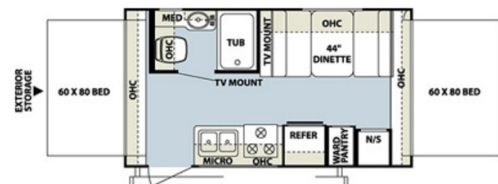

\$8,995.00

2013 FOREST RIVER ROCKWOOD ROO 17

SPECIFICATIONS

Year	2013
Manufacturer	FOREST RIVER
Brand	ROCKWOOD ROO
Model	17
Type	Hybrid
Status	PreOwned
Stock #	ER33A
Suspension	N/A
Leveling	N/A
Exterior Length	23.3 ft.
Dry Weight	2969 lbs.
Sleeping Capacity	6 person(s)
Interior Colour	N/A
Exterior Colour	Fiberglass
Slideouts	N/A

Disclaimer: Product information, pricing and photos are as accurate as possible and are subject to change without notice.

SELLING FEATURES

Specifications and Features:

- Length (ft): 23'4"
- Width (ft): 8'0"
- Height (ft): 9'3"
- Interior Height (ft): 6'8"
- Dry Weight (lbs): 2969
- Payload Capacity (lbs): 853
- Hitch Weight (lbs): 360
- Number Of Fresh Water Holding Tanks: 1
- Total Fresh Water Tank Capacity (gal): 36
- Number ...