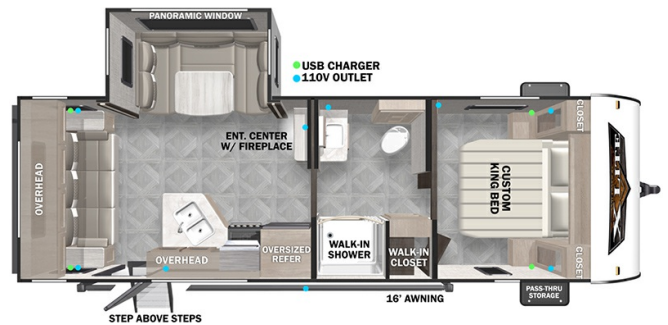

**SPECIAL UNIT**

**\$39,999.00**

Originally \$39,999

**\$201 Bi-Weekly**

**2023 FOREST RIVER SALEM CRUISE LITE 24RLXL**

**SPECIFICATIONS**

Year	2023
Manufacturer	FOREST RIVER
Brand	SALEM CRUISE LITE
Model	24RLXL
Type	Travel Trailer
Status	New
Stock #	ER18
Suspension	N/A
Leveling	N/A
Exterior Length	28.9 ft.
Dry Weight	5063 lbs.
Sleeping Capacity	6 person(s)
Interior Colour	N/A
Exterior Colour	Fiberglass
Slideouts	1

**Disclaimer:** Product information, pricing and photos are as accurate as possible and are subject to change without notice.

**SELLING FEATURES**

Specifications and Features:

- Length (ft): 28'11"
- Width (ft): 8'0"
- Height (ft): 10'5"
- Interior Height (ft): 6'6"
- GVWR (lbs): 7550
- Dry Weight (lbs): 5063
- Payload Capacity (lbs): 2487
- Hitch Weight (lbs): 550
- Number Of Fresh Water Holding Tanks: 1
- Total Fresh Water Tank Capacity: 30