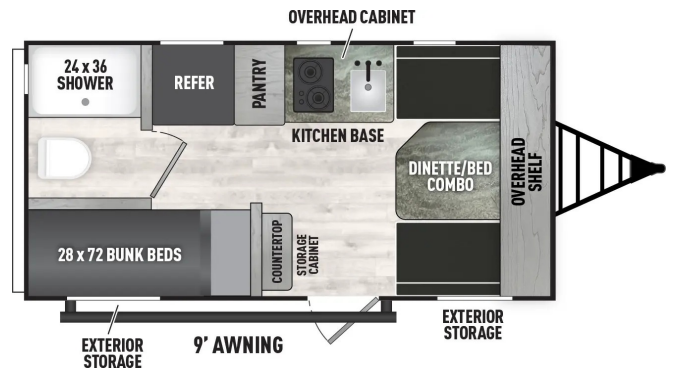

SPECIAL UNIT

$18,500.00

Originally $21,995

2024 FOREST RIVER VIKING 15SBH

SPECIFICATIONS

Year	2024
Manufacturer	FOREST RIVER
Brand	VIKING
Model	15SBH
Type	Travel Trailer
Status	New
Stock #	V15SBH
Financing Available	✓
Warranty Available	✓
Suspension	N/A
Leveling	N/A
Exterior Length	17.1 ft.
Dry Weight	2559 lbs.
Sleeping Capacity	N/A person(s)
Interior Colour	N/A
Exterior Colour	N/A
Slideouts	N/A

Disclaimer: Product information, pricing and photos are as accurate as possible and are subject to change without notice.

Powered by focusRV