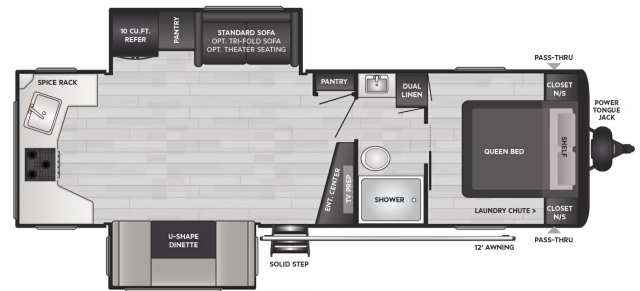

SPECIAL UNIT
\$44,900.00

Originally \$49,900

2024 KEYSTONE RV HIDEOUT 28RKD
SPECIFICATIONS

Year	2024
Manufacturer	KEYSTONE RV
Brand	HIDEOUT
Model	28RKD
Type	Travel Trailer
Status	New
Stock #	8485
Financing Available	✓
Warranty Available	✓
Suspension	N/A
Leveling	N/A
Exterior Length	.0 ft.
Dry Weight	7170 lbs.
Sleeping Capacity	4 person(s)
Interior Colour	N/A
Exterior Colour	N/A
Slideouts	2

Disclaimer: Product information, pricing and photos are as accurate as possible and are subject to change without notice.

SELLING FEATURES

READY TO GET AWAY? LET'S DO THIS.

If you can imagine it, Hideout can take you there. Hideout's core lineup features more spacious models with America's most-loved layouts, fine-tuned to maximize every adventure. With its sharp, automotive-inspired exterior design and light and airy interiors, ...