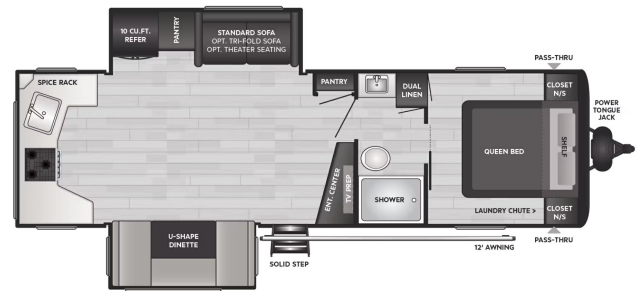

SPECIAL UNIT
\$44,900.00

Originally \$49,900

2024 KEYSTONE HIDEOUT 28RKD
SPECIFICATIONS

Year	2024
Manufacturer	KEYSTONE
Brand	HIDEOUT
Model	28RKD
Type	Travel Trailer
Status	New
Stock #	8485
Financing Available	✓
Warranty Available	✓
Suspension	N/A
Leveling	N/A
Exterior Length	28.0 ft.
Dry Weight	7170 lbs.
Sleeping Capacity	4 person(s)
Interior Colour	N/A
Exterior Colour	N/A
Slideouts	2

Disclaimer: Product information, pricing and photos are as accurate as possible and are subject to change without notice.

SELLING FEATURES

READY TO GET AWAY? LET'S DO THIS.

If you can imagine it, Hideout can take you there. Hideout's core lineup features more spacious models with America's most-loved layouts, fine-tuned to maximize every adventure. With its sharp, automotive-inspired exterior design and light and airy interiors, ...