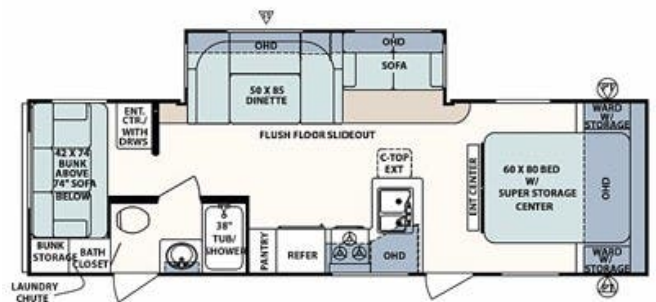

CONSIGNMENT UNIT

\$39,900.00

Originally \$49,000

2009 FOREST RIVER SURVEYOR SV300

SPECIFICATIONS

Year	2009
Manufacturer	FOREST RIVER
Brand	SURVEYOR
Model	SV300
Type	Travel Trailer
Status	PreOwned
Stock #	LOT514
Financing Available	✘
Warranty Available	✘
Suspension	N/A
Leveling	N/A
Exterior Length	29.0 ft.
Dry Weight	6000 lbs.
Sleeping Capacity	10 person(s)
Interior Colour	N/A
Exterior Colour	N/A
Slideouts	1

Disclaimer: Product information, pricing and photos are as accurate as possible and are subject to change without notice.

SELLING FEATURES

This home away from home 2009 FOREST RIVER SURVEYOR SV300 located at Happy Hollow Campground INC lot# 514. This trailer is located on a beautiful lot with deck, shed & fire pit area. Please contact camp office for more information and detail. 2024 Lot fees are not included in price 519-529-7632