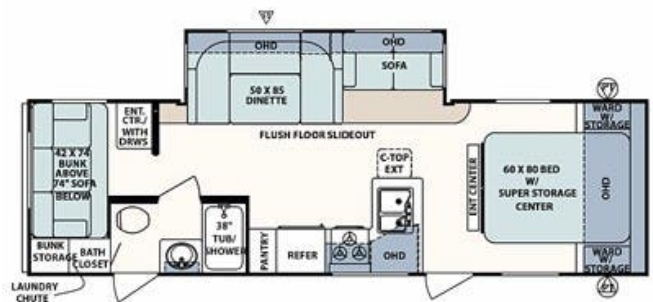

**CONSIGNMENT UNIT**

**\$39,900.00**

Originally \$49,000

**2009 FOREST RIVER SURVEYOR SV300**

**SPECIFICATIONS**

|                     |                |
|---------------------|----------------|
| Year                | 2009           |
| Manufacturer        | FOREST RIVER   |
| Brand               | SURVEYOR       |
| Model               | SV300          |
| Type                | Travel Trailer |
| Status              | PreOwned       |
| Stock #             | LOT514         |
| Financing Available | ✘              |
| Warranty Available  | ✘              |
| Suspension          | N/A            |
| Leveling            | N/A            |
| Exterior Length     | 29.0 ft.       |
| Dry Weight          | 6000 lbs.      |
| Sleeping Capacity   | 10 person(s)   |
| Interior Colour     | N/A            |
| Exterior Colour     | N/A            |
| Slideouts           | 1              |

**Disclaimer:** Product information, pricing and photos are as accurate as possible and are subject to change without notice.

**SELLING FEATURES**

This home away from home 2009 FOREST RIVER SURVEYOR SV300 located at Happy Hollow Campground INC lot# 514. This trailer is located on a beautiful lot with deck, shed & fire pit area. Please contact camp office for more information and detail. 2024 Lot fees are not included in price 519-529-7632