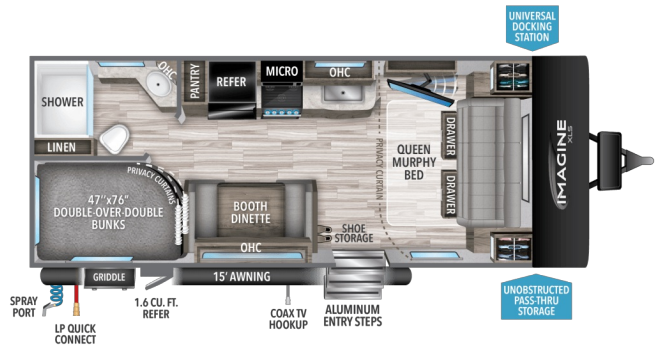

## 2023 GRAND DESIGN Imagine XLS 21BHE

### SPECIFICATIONS

Year	2023
Manufacturer	GRAND DESIGN
Brand	Imagine XLS
Model	21BHE
Type	Travel Trailer
Status	PreOwned
Stock #	162
Financing Available	✓
Warranty Available	✓
Suspension	N/A
Leveling	N/A
Exterior Length	24.0 ft.
Dry Weight	4800 lbs.
Sleeping Capacity	N/A person(s)
Interior Colour	N/A
Exterior Colour	N/A
Slideouts	N/A