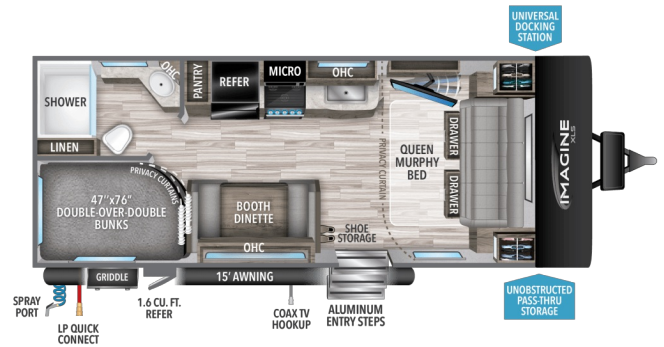

HILL'S RV

hillsrvauto@rogers.com 1-519-878-0815
89 Zimmerman Ave, Strathroy, ON N7G 0A3
Local 1-519-878-0815 | Fax | hillsrvtrailersales.ca

SPECIAL UNIT

\$29,995.00
Originally \$35,995

2023 GRAND DESIGN Imagine XLS 21BHE

SPECIFICATIONS

Year	2023
Manufacturer	GRAND DESIGN
Brand	Imagine XLS
Model	21BHE
Type	Travel Trailer
Status	PreOwned
Stock #	162
Financing Available	✓
Warranty Available	✓
Suspension	N/A
Leveling	N/A
Exterior Length	24.0 ft.
Dry Weight	4800 lbs.
Sleeping Capacity	N/A person(s)
Interior Colour	N/A
Exterior Colour	N/A
Slideouts	N/A