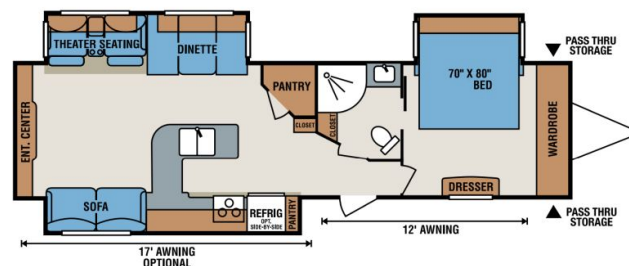

\$211 Bi-Weekly

2016 KZ SPREE 337RES

SPECIFICATIONS

Year	2016
Manufacturer	KZ
Brand	SPREE
Model	337RES
Type	Travel Trailer
Status	PreOwned
Stock #	21703
Financing Available	✘
Warranty Available	✘
Suspension	N/A
Leveling	N/A
Exterior Length	37.4 ft.
Dry Weight	8500 lbs.
Sleeping Capacity	4 person(s)
Interior Colour	Brown
Exterior Colour	Brown / Tan
Slideouts	3

Disclaimer: Product information, pricing and photos are as accurate as possible and are subject to change without notice.

SELLING FEATURES

The 2016 Spree 337RES, by KZ, contains everything you will need to make traveling effortless and straightforward. This travel trailer features a table and chairs dinette, a fireplace & sleeps up to 4 people. Start enjoying everything the RV lifestyle has to offer with an RV from Sicard RV.

Specifi...

OPTIONS & EQUIPMENT

- FRONT POWER TONGUE JACK
- ROOF LADDER
- TRI-FOLD SOFA BED
- THEATER SEAT SOFA
- TABLE AND CHAIRS DINETTE
- FIREPLACE
- MICROWAVE
- OVEN
- 3-BURNER STOVE TOP
- POWERAWNING