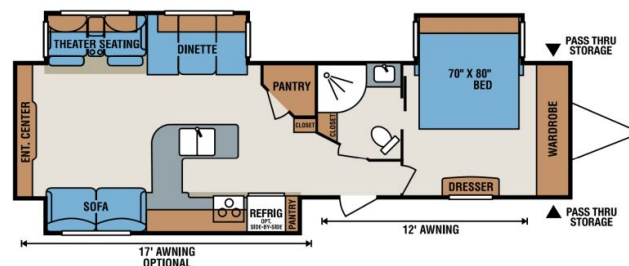

\$205 Bi-Weekly

2016 KZ SPREE 337RES

SPECIFICATIONS

| | |
|---------------------|----------------|
| Year | 2016 |
| Manufacturer | KZ |
| Brand | SPREE |
| Model | 337RES |
| Type | Travel Trailer |
| Status | PreOwned |
| Stock # | 21703 |
| Financing Available | ✘ |
| Warranty Available | ✘ |
| Suspension | N/A |
| Leveling | N/A |
| Exterior Length | 37.4 ft. |
| Dry Weight | 8500 lbs. |
| Sleeping Capacity | 4 person(s) |
| Interior Colour | Brown |
| Exterior Colour | Brown / Tan |
| Slideouts | 3 |

Disclaimer: Product information, pricing and photos are as accurate as possible and are subject to change without notice.

SELLING FEATURES

The 2016 Spree 337RES, by KZ, contains everything you will need to make traveling effortless and straightforward. This travel trailer features a table and chairs dinette, a fireplace & sleeps up to 4 people. Start enjoying everything the RV lifestyle has to offer with an RV from Sicard RV.

Specifi...

OPTIONS & EQUIPMENT

- FRONT POWER TONGUE JACK
- ROOF LADDER
- TRI-FOLD SOFA BED
- THEATER SEAT SOFA
- TABLE AND CHAIRS DINETTE
- FIREPLACE
- MICROWAVE
- OVEN
- 3-BURNER STOVE TOP
- POWERAWNING