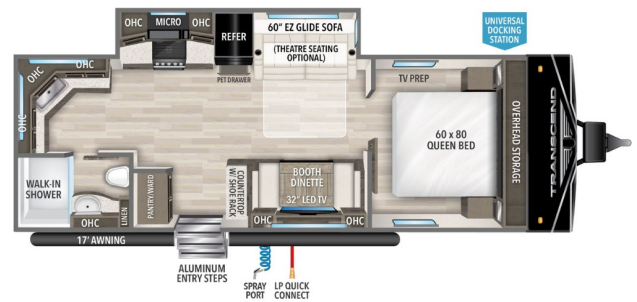

MSRP \$56,980.00

Woody's Price

2024 GRAND DESIGN TRANSCEND 240ML

SPECIFICATIONS

Year	2024
Manufacturer	GRAND DESIGN
Brand	TRANSCEND
Model	240ML
Type	Travel Trailer
Status	New
Stock #	48807
Financing Available	✓
Warranty Available	Manufacturer
Suspension	N/A
Leveling	N/A
Exterior Length	29.0 ft.
Dry Weight	6335 lbs.
Sleeping Capacity	6 person(s)
Interior Colour	LUNA
Exterior Colour	N/A
Slideouts	1