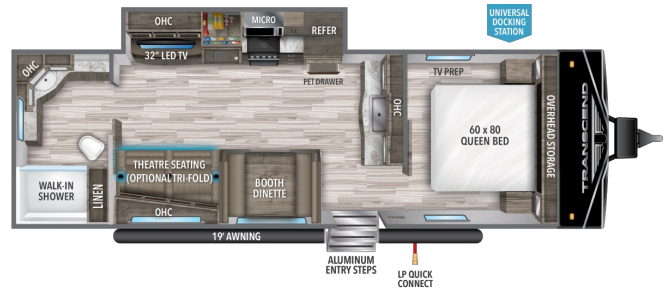

2023 GRAND DESIGN TRANSCEND XPLOR 260RB

SPECIFICATIONS

Year	2023
Manufacturer	GRAND DESIGN
Brand	TRANSCEND XPLOR
Model	260RB
Type	Travel Trailer
Status	PreOwned
Stock #	7648A
Financing Available	✓
Warranty Available	✓
Suspension	N/A
Leveling	N/A
Exterior Length	31.0 ft.
Dry Weight	N/A lbs.
Sleeping Capacity	4 person(s)
Interior Colour	GUNSTOCK
Exterior Colour	N/A
Slideouts	1