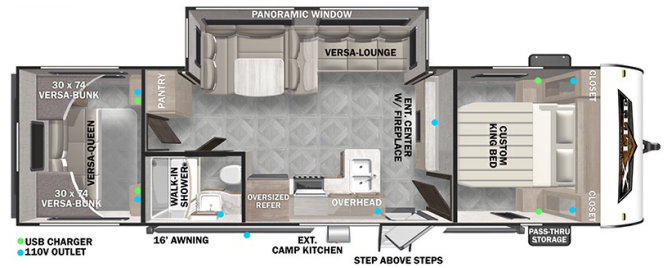

2023 FOREST RIVER SALEM CRUISE LITE 28VBXL

\$46,275.00

Originally \$50,131.00

\$231 Bi-Weekly

SPECIFICATIONS

Year	2023
Manufacturer	FOREST RIVER
Brand	SALEM CRUISE LITE
Model	28VBXL
Type	Travel Trailer
Status	New
Stock #	ER16
Suspension	N/A
Leveling	N/A
Exterior Length	33.2 ft.
Dry Weight	6208 lbs.
Sleeping Capacity	10 person(s)
Interior Colour	N/A
Exterior Colour	Aluminum
Slideouts	1

Disclaimer: Product information, pricing and photos are as accurate as possible and are subject to change without notice.

SELLING FEATURES

Specifications and Features:

- Length (ft): 33'2"
- Width (ft): 8'0"
- Height (ft): 10'4"
- Interior Height (ft): 6'6"
- GVWR (lbs): 7790
- Dry Weight (lbs): 6208
- Payload Capacity (lbs): 1582
- Hitch Weight (lbs): 790
- Number Of Fresh Water Holding Tanks: 1
- Total Fresh Water Tank Capacit...