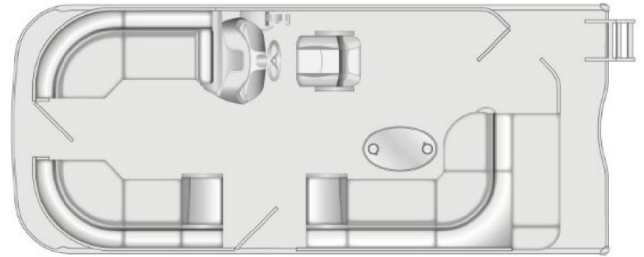

### SPECIFICATIONS

Year	2023
Manufacturer	SOUTH BAY
Brand	SOUTH BAY
Model	SOUTH BAY
Type	Pontoon Boat
Status	New
Stock #	S3100923
Suspension	N/A
Leveling	N/A
Exterior Length	.0 ft.
Dry Weight	N/A lbs.
Sleeping Capacity	N/A person(s)
Interior Colour	N/A
Exterior Colour	N/A
Slideouts	N/A