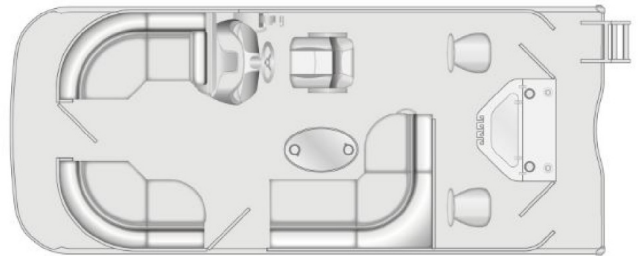

2023 SOUTH BAY SOUTH BAY SOUTH BAY

\$56,000.00

Originally ~~\$61,655.00~~

\$276 Bi-Weekly

SPECIFICATIONS

Year	2023
Manufacturer	SOUTH BAY
Brand	SOUTH BAY
Model	SOUTH BAY
Type	Pontoon Boat
Status	New
Stock #	S3528573
Suspension	N/A
Leveling	N/A
Exterior Length	22.0 ft.
Dry Weight	N/A lbs.
Sleeping Capacity	N/A person(s)
Interior Colour	N/A
Exterior Colour	N/A
Slideouts	N/A

Overall Length 22'

Deck Length 20' 5"

Person Capacity 10 persons

Max Wt. Cap 1340lbs

Width 8' 6"

Max HP 200 hp

Powered by focusRV