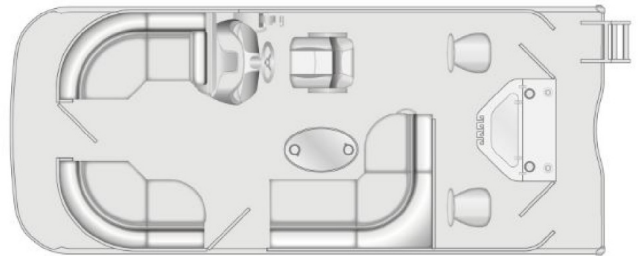

### SPECIFICATIONS

Year	2023
Manufacturer	SOUTH BAY
Brand	SOUTH BAY
Model	SOUTH BAY
Type	Pontoon Boat
Status	New
Stock #	S3528573
Suspension	N/A
Leveling	N/A
Exterior Length	22.0 ft.
Dry Weight	N/A lbs.
Sleeping Capacity	N/A person(s)
Interior Colour	N/A
Exterior Colour	N/A
Slideouts	N/A

### SELLING FEATURES

Contact us for more information! 613-935-9766

S222FCR

FISH & CRUISE

Overall Length 22'

Deck Length 20' 5"

Person Capacity 10 persons

Max Wt. Cap 1340lbs

Width 8' 6"

Max HP 200 hp

Powered by focusRV