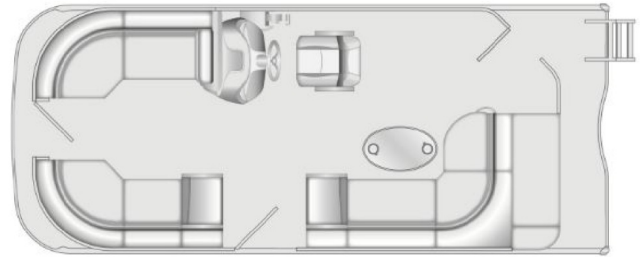

2023 SOUTH BAY SOUTH BAY SOUTH BAY

\$61,119.00

Originally ~~\$65,478.00~~

\$300 Bi-Weekly

SPECIFICATIONS

Year	2023
Manufacturer	SOUTH BAY
Brand	SOUTH BAY
Model	SOUTH BAY
Type	Pontoon Boat
Status	New
Stock #	S3528535
Suspension	N/A
Leveling	N/A
Exterior Length	22.0 ft.
Dry Weight	N/A lbs.
Sleeping Capacity	N/A person(s)
Interior Colour	N/A
Exterior Colour	N/A
Slideouts	N/A

Disclaimer: Product information, pricing and photos are as accurate as possible and are subject to change without notice.

SELLING FEATURES

Contact us for more information! 613-935-9766

S222CR

CRUISE

Overall Length 22'

Deck Length 20' 5"

Person Capacity 10 persons

Max Wt. Cap 1340lbs

Width 8' 6"

Max HP 200 hp

Powered by focusRV