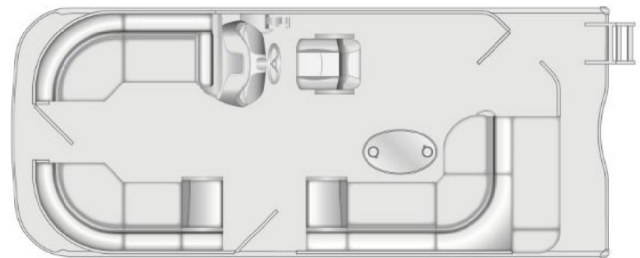

**2023 SOUTH BAY SOUTH BAY SOUTH BAY**

**\$61,119.00**

Originally ~~\$65,478.00~~

**\$300 Bi-Weekly**

**SPECIFICATIONS**

Year	2023
Manufacturer	SOUTH BAY
Brand	SOUTH BAY
Model	SOUTH BAY
Type	Pontoon Boat
Status	New
Stock #	S3528535
Suspension	N/A
Leveling	N/A
Exterior Length	22.0 ft.
Dry Weight	N/A lbs.
Sleeping Capacity	N/A person(s)
Interior Colour	N/A
Exterior Colour	N/A
Slideouts	N/A

Overall Length 22'

Deck Length 20' 5"

Person Capacity 10 persons

Max Wt. Cap 1340lbs

Width 8' 6"

Max HP 200 hp

Powered by focusRV