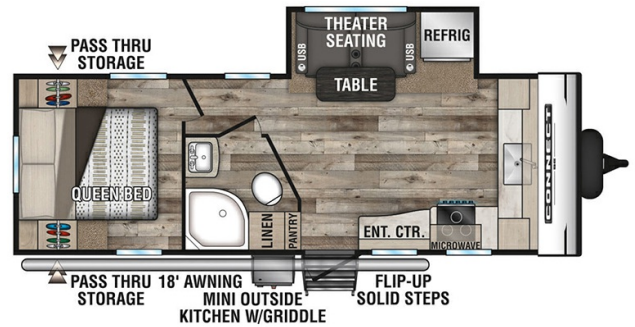

2022 KZ RV CONNECT SE C221FKKSE

\$45,995.00

Originally \$48,995.00

SPECIFICATIONS

Year	2022
Manufacturer	KZ RV
Brand	CONNECT SE
Model	C221FKKSE
Type	Travel Trailer
Status	PreOwned
Stock #	ER22A
Suspension	N/A
Leveling	N/A
Exterior Length	26.7 ft.
Dry Weight	5340 lbs.
Sleeping Capacity	2 person(s)
Interior Colour	N/A
Exterior Colour	Fiberglass
Slideouts	1

Disclaimer: Product information, pricing and photos are as accurate as possible and are subject to change without notice.

SELLING FEATURES

Specifications and Features:

- Length (ft): 26'8"
- Width (ft): 8'0"
- Height (ft): 10'10"
- Interior Height (ft): 6'6"
- GVWR (lbs): 7000
- Dry Weight (lbs): 5340
- Payload Capacity (lbs): 1660
- Hitch Weight (lbs): 900
- Number Of Fresh Water Holding Tanks: 1
- Total Fresh Water Tank Capaci...