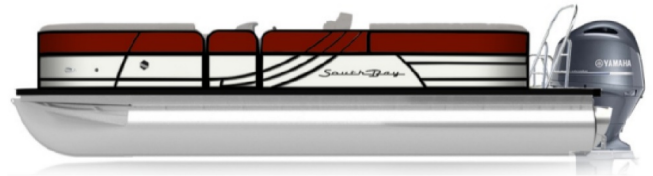

## 2023 SOUTH BAY SOUTH BAY SOUTH BAY

**\$58,080.00**

Originally ~~\$66,937.00~~

**\$286 Bi-Weekly**

### SPECIFICATIONS

Year	2023
Manufacturer	SOUTH BAY
Brand	SOUTHBAY
Model	SOUTHBAY
Type	Pontoon Boat
Status	New
Stock #	S3005863
Suspension	N/A
Leveling	N/A
Exterior Length	22.0 ft.
Dry Weight	N/A lbs.
Sleeping Capacity	N/A person(s)
Interior Colour	N/A
Exterior Colour	N/A
Slideouts	N/A