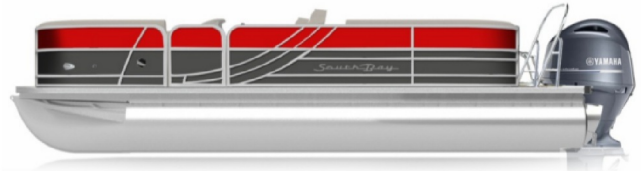

2023 SOUTH BAY SOUTH BAY SOUTH BAY

\$45,845.00

Originally ~~\$51,245.00~~

\$229 Bi-Weekly

SPECIFICATIONS

Year	2023
Manufacturer	SOUTH BAY
Brand	SOUTH BAY
Model	SOUTH BAY
Type	Pontoon Boat
Status	New
Stock #	S3187571
Suspension	N/A
Leveling	N/A
Exterior Length	20.1 ft.
Dry Weight	N/A lbs.
Sleeping Capacity	N/A person(s)
Interior Colour	N/A
Exterior Colour	N/A
Slideouts	N/A