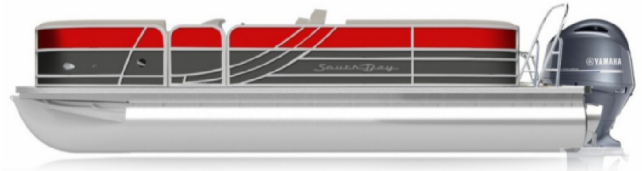

2023 SOUTH BAY SOUTH BAY SOUTH BAY

\$45,845.00

Originally ~~\$51,245.00~~

\$229 Bi-Weekly

SPECIFICATIONS

Year	2023
Manufacturer	SOUTH BAY
Brand	SOUTH BAY
Model	SOUTH BAY
Type	Pontoon Boat
Status	New
Stock #	S3187571
Suspension	N/A
Leveling	N/A
Exterior Length	20.1 ft.
Dry Weight	N/A lbs.
Sleeping Capacity	N/A person(s)
Interior Colour	N/A
Exterior Colour	N/A
Slideouts	N/A