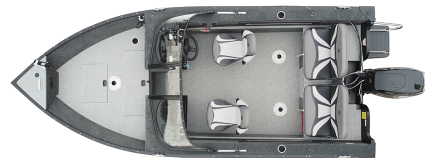

SELLING FEATURES

Check out our 2023 16 XTE SPORT powered by a Mercury 60 ELPT 4S.

This is a Specials List model with amazing savings of $4,000, and could be yours as soon as next weekend!

This unit also comes with our standard Preferred Equipment Package, valued at $3,040!

Shoreland'r Duv15TM Trailer Inc...

Powered by focusRV