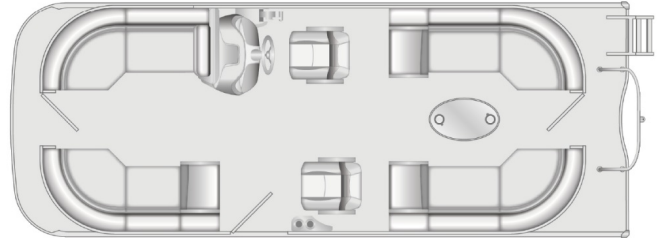

### SPECIFICATIONS

Year	2023
Manufacturer	SOUTH BAY
Brand	SOUTH BAY
Model	SOUTH BAY
Type	Pontoon Boat
Status	New
Stock #	S3100864
Suspension	N/A
Leveling	N/A
Exterior Length	24.0 ft.
Dry Weight	N/A lbs.
Sleeping Capacity	N/A person(s)
Interior Colour	N/A
Exterior Colour	N/A
Slideouts	N/A