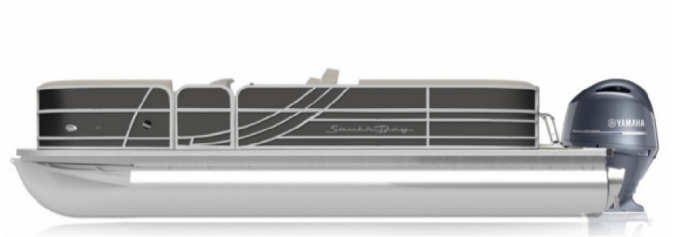

## 2023 SOUTH BAY SOUTH BAY SOUTH BAY

**\$59,019.00**

Originally ~~\$66,958.00~~

**\$291 Bi-Weekly**

### SPECIFICATIONS

Year	2023
Manufacturer	SOUTH BAY
Brand	SOUTHBAY
Model	SOUTHBAY
Type	Pontoon Boat
Status	New
Stock #	S3187552
Suspension	N/A
Leveling	N/A
Exterior Length	24.0 ft.
Dry Weight	N/A lbs.
Sleeping Capacity	N/A person(s)
Interior Colour	N/A
Exterior Colour	N/A
Slideouts	N/A

### SELLING FEATURES

S224FCR

FISH & CRUISE

Overall Length 24'

Deck Length 22' 5"

Person Capacity 11 persons

Max Wt. Cap 1585lbs

Width 8' 6"