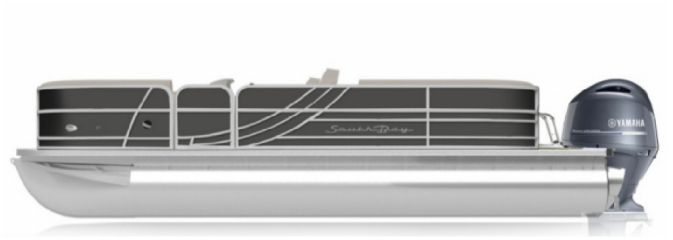

2023 SOUTH BAY SOUTH BAY SOUTH BAY

\$59,019.00

Originally ~~\$66,958.00~~

\$291 Bi-Weekly

SPECIFICATIONS

Year	2023
Manufacturer	SOUTH BAY
Brand	SOUTHBAY
Model	SOUTHBAY
Type	Pontoon Boat
Status	New
Stock #	S3187552
Suspension	N/A
Leveling	N/A
Exterior Length	24.0 ft.
Dry Weight	N/A lbs.
Sleeping Capacity	N/A person(s)
Interior Colour	N/A
Exterior Colour	N/A
Slideouts	N/A

Disclaimer: Product information, pricing and photos are as accurate as possible and are subject to change without notice.

SELLING FEATURES

S224FCR

FISH & CRUISE

Overall Length 24'

Deck Length 22' 5"

Person Capacity 11 persons