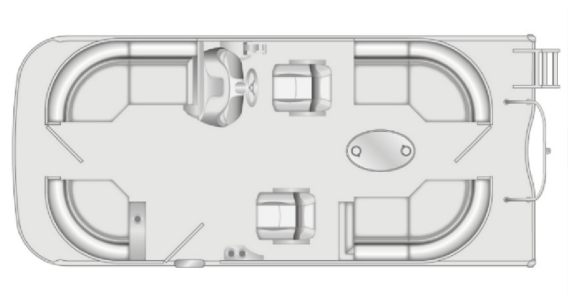

2023 SOUTH BAY SOUTH BAY SOUTH BAY

\$49,361.00
 Originally ~~\$54,879.00~~
\$245 Bi-Weekly

SPECIFICATIONS

Year	2023
Manufacturer	SOUTH BAY
Brand	SOUTH BAY
Model	SOUTH BAY
Type	Pontoon Boat
Status	New
Stock #	S3005855
Suspension	N/A
Leveling	N/A
Exterior Length	22.0 ft.
Dry Weight	N/A lbs.
Sleeping Capacity	N/A person(s)
Interior Colour	N/A
Exterior Colour	N/A
Slideouts	N/A

Disclaimer: Product information, pricing and photos are as accurate as possible and are subject to change without notice.

SELLING FEATURES

- S222RS
- REAR SEATING
- Overall Length 22'
- Deck Length 20' 5"
- Person Capacity 10 persons
- Max Wt. Cap 1340lbs
- Width 8' 6"
- Max HP 200 hp