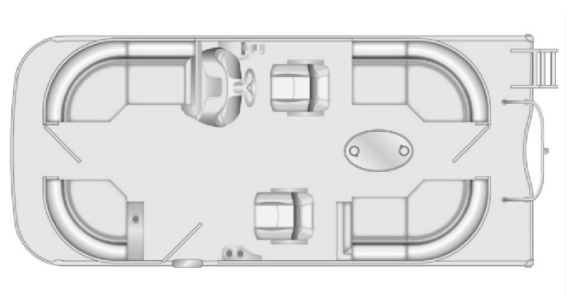

2023 SOUTH BAY SOUTH BAY SOUTH BAY

\$49,361.00
 Originally ~~\$54,879.00~~
\$245 Bi-Weekly

SPECIFICATIONS

Year	2023
Manufacturer	SOUTH BAY
Brand	SOUTH BAY
Model	SOUTH BAY
Type	Pontoon Boat
Status	New
Stock #	S3005855
Suspension	N/A
Leveling	N/A
Exterior Length	22.0 ft.
Dry Weight	N/A lbs.
Sleeping Capacity	N/A person(s)
Interior Colour	N/A
Exterior Colour	N/A
Slideouts	N/A

Disclaimer: Product information, pricing and photos are as accurate as possible and are subject to change without notice.

SELLING FEATURES

- S222RS
- REAR SEATING
- Overall Length 22'
- Deck Length 20' 5"
- Person Capacity 10 persons
- Max Wt. Cap 1340lbs
- Width 8' 6"
- Max HP 200 hp