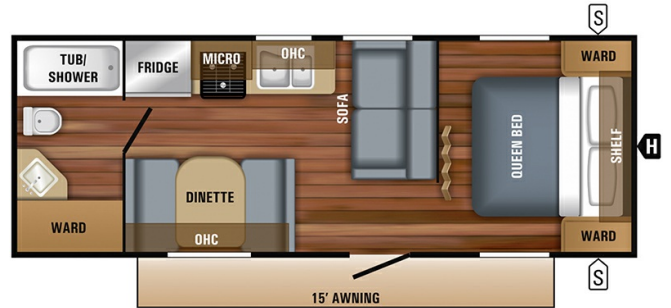

**\$35,000.00**

**2019 JAYCO JAY FLIGHT SLX 232RB**

**SPECIFICATIONS**

Year	2019
Manufacturer	JAYCO
Brand	JAY FLIGHT SLX
Model	232RB
Type	Travel Trailer
Status	PreOwned
Stock #	S1527677B
Suspension	N/A
Leveling	N/A
Exterior Length	27.2 ft.
Dry Weight	4240 lbs.
Sleeping Capacity	6 person(s)
Interior Colour	N/A
Exterior Colour	Aluminum
Slideouts	N/A

Disclaimer: Product information, pricing and photos are as accurate as possible and are subject to change without notice.

**SELLING FEATURES**

Specifications and Features:

- Length (ft): 27'2"
- Width (ft): 8'0"
- Height (ft): 10'6"
- Interior Height (ft): 6'9"
- GVWR (lbs): 5600
- Dry Weight (lbs): 4240
- Payload Capacity (lbs): 1360
- Hitch Weight (lbs): 475
- Number Of Fresh Water Holding Tanks: 1
- Total Fresh Water Tank Capacit...