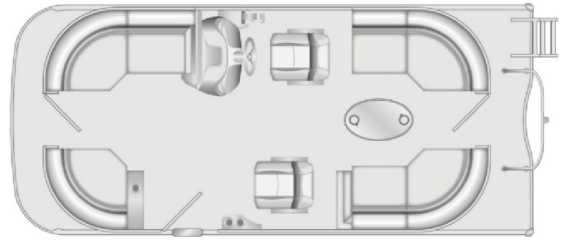

2023 SOUTH BAY SOUTH BAY SOUTH BAY

\$61,954.00

Originally ~~\$67,941.00~~

\$304 Bi-Weekly

SPECIFICATIONS

Year	2023
Manufacturer	SOUTH BAY
Brand	SOUTH BAY
Model	SOUTH BAY
Type	Pontoon Boat
Status	New
Stock #	S3100887
Suspension	N/A
Leveling	N/A
Exterior Length	22.0 ft.
Dry Weight	N/A lbs.
Sleeping Capacity	N/A person(s)
Interior Colour	N/A
Exterior Colour	N/A
Slideouts	N/A

Disclaimer: Product information, pricing and photos are as accurate as possible and are subject to change without notice.

SELLING FEATURES

Contact us for more information!

S222RS

REAR SEATING

Overall Length 22'

Deck Length 20' 5"

Person Capacity 10 persons

Max Wt. Cap 1340lbs

Width 8' 6"

Max HP 200 hp

Powered by focusRV