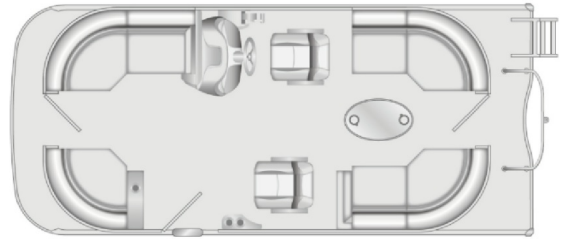

### SPECIFICATIONS

Year	2023
Manufacturer	SOUTH BAY
Brand	SOUTH BAY
Model	SOUTH BAY
Type	Pontoon Boat
Status	New
Stock #	S3100887
Suspension	N/A
Leveling	N/A
Exterior Length	22.0 ft.
Dry Weight	N/A lbs.
Sleeping Capacity	N/A person(s)
Interior Colour	N/A
Exterior Colour	N/A
Slideouts	N/A

### SELLING FEATURES

Contact us for more information!

S222RS

REAR SEATING

Overall Length 22'

Deck Length 20' 5"

Person Capacity 10 persons

Max Wt. Cap 1340lbs

Width 8' 6"

Max HP 200 hp

Powered by focusRV