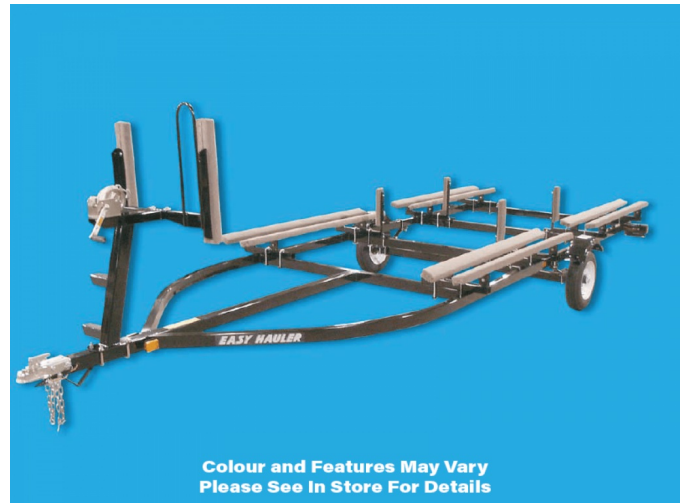

\$6,200.00

2022 EASY HAULER PONTOON PONTOON

SPECIFICATIONS

Year	2022
Manufacturer	EASY HAULER
Brand	PONTOON
Model	PONTOON
Type	Boat Trailer
Status	New
Stock #	39915104
Suspension	N/A
Leveling	N/A
Exterior Length	.0 ft.
Dry Weight	N/A lbs.
Sleeping Capacity	N/A person(s)
Interior Colour	N/A
Exterior Colour	N/A
Slideouts	N/A