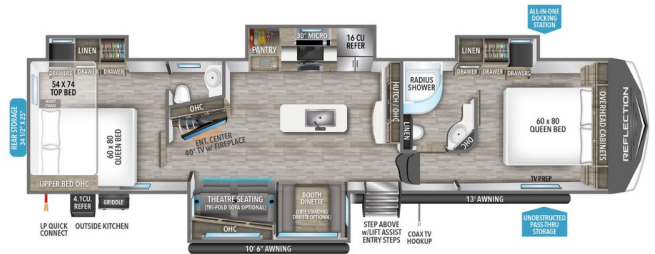

### SPECIFICATIONS

Year	2024
Manufacturer	GRAND DESIGN
Brand	REFLECTION
Model	362TBS
Type	Fifth Wheel
Status	New
Stock #	48745
Financing Available	✓
Warranty Available	Manufacturer
Suspension	N/A
Leveling	N/A
Exterior Length	39.0 ft.
Dry Weight	12428 lbs.
Sleeping Capacity	8 person(s)
Interior Colour	N/A
Exterior Colour	N/A
Slideouts	4

### OPTIONS & EQUIPMENT

- RIVER ROCK
- REFLECTION PEACE OF MIND PACKAGE
- REFLECTION ULTIMATE POWER PACKAGE
- ARCTIC 4-SEASON PROTECTION PKG
- SOLAR PKG
- REFLECTION PEACE OF MIND/ULTIMATEPOWER/ARCTIC 4-SEASON PKG
- GOODYEAR TIRES
- CURT AXLES W/ABS
- 16 CU FT 12V REFRIGERATOR
- 370W SOLAR PANEL UPGRADE
- WINTERIZATION
- TRAVLFI ON-BOARD WIFI READY
- SAFERIDE RV ROADSIDE ASSISTANCE
- FREE STANDING TABLE & CHAIRS W/STORAGE OTTOMAN
- DUAL PANE WINDOWS
- 2ND A/C, 13.5K BTU DUCTED
- RVIA SEAL