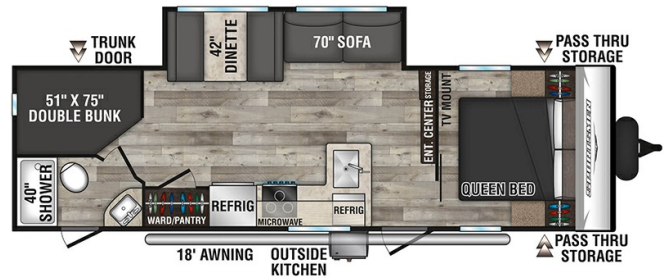

2024 K-Z INC. SPORTSMEN 261BHKSE

SPECIFICATIONS

Year	2024
Manufacturer	K-Z INC.
Brand	SPORTSMEN
Model	261BHKSE
Type	Travel Trailer
Status	New
Stock #	P2746
Financing Available	✘
Warranty Available	✘
Suspension	N/A
Leveling	N/A
Exterior Length	26.0 ft.
Dry Weight	6100 lbs.
Sleeping Capacity	10 person(s)
Interior Colour	N/A
Exterior Colour	Sheet Metal
Slideouts	1

Disclaimer: Product information, pricing and photos are as accurate as possible and are subject to change without notice.

SELLING FEATURES

Specifications and Features:

- Length (ft): 31'7"
- Width (ft): 8'0"
- Height (ft): 10'8"
- Interior Height (ft): 6'6"
- GVWR (lbs): 7000
- Dry Weight (lbs): 5900
- Payload Capacity (lbs): 1100
- Hitch Weight (lbs): 800
- Number Of Fresh Water Holding Tanks: 1
- Total Fresh Water Tank Capacit...