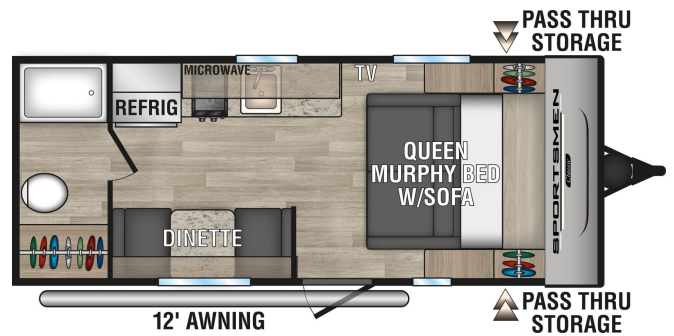

SPECIAL UNIT

\$25,995.00

Originally \$32,995

\$121 Bi-Weekly

2024 K-Z INC. SPORTSMEN CLASSIC 170MB

SPECIFICATIONS

Year	2024
Manufacturer	K-Z INC.
Brand	SPORTSMEN CLASSIC
Model	170MB
Type	Travel Trailer
Status	New
Stock #	P2714
Financing Available	✓
Warranty Available	✓
Suspension	N/A
Leveling	N/A
Exterior Length	22.0 ft.
Dry Weight	2970 lbs.
Sleeping Capacity	3 person(s)
Interior Colour	N/A
Exterior Colour	N/A
Slideouts	N/A

Disclaimer: Product information, pricing and photos are as accurate as possible and are subject to change without notice.

SELLING FEATURES

Specifications and Features: on sale for \$ 28995 plus fee,s

- Length (ft): 22'0"
- Width (ft): 7'6"
- Height (ft): 9'4"
- Interior Height (ft): 6'6"
- Dry Weight (lbs): 2870
- Payload Capacity (lbs): 630
- Hitch Weight (lbs): 420
- Number Of Fresh Water Holding Tanks: 1
- Total Fresh Water Ta...