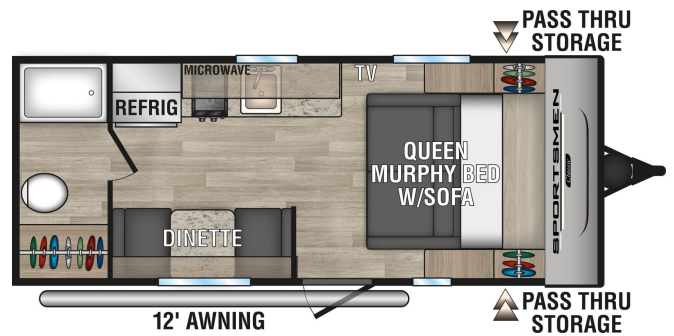

SPECIAL UNIT

\$24,995.00

Originally \$32,995

\$129 Bi-Weekly

2024 K-Z INC. SPORTSMEN CLASSIC 170MB

SPECIFICATIONS

Year	2024
Manufacturer	K-Z INC.
Brand	SPORTSMEN CLASSIC
Model	170MB
Type	Travel Trailer
Status	New
Stock #	P2714
Financing Available	✓
Warranty Available	✓
Suspension	N/A
Leveling	N/A
Exterior Length	22.0 ft.
Dry Weight	2970 lbs.
Sleeping Capacity	3 person(s)
Interior Colour	N/A
Exterior Colour	N/A
Slideouts	N/A

Disclaimer: Product information, pricing and photos are as accurate as possible and are subject to change without notice.

SELLING FEATURES

Specifications and Features: on sale for \$ 28995 plus fee,s

- Length (ft): 22'0"
- Width (ft): 7'6"
- Height (ft): 9'4"
- Interior Height (ft): 6'6"
- Dry Weight (lbs): 2870
- Payload Capacity (lbs): 630
- Hitch Weight (lbs): 420
- Number Of Fresh Water Holding Tanks: 1
- Total Fresh Water Ta...