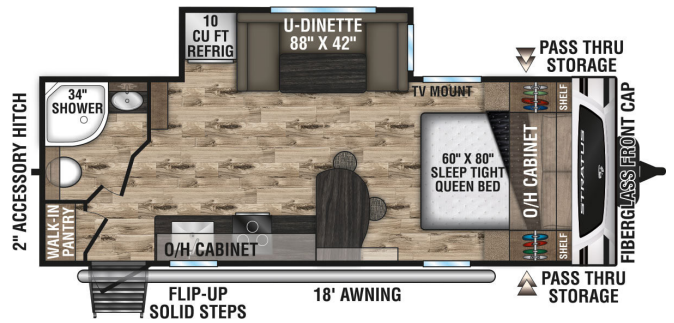

SPECIAL UNIT

\$46,995.00

Originally \$54,680

2024 VENTURE Stratus Ultra-Lite SR231VRB

SPECIFICATIONS

Year	2024
Manufacturer	VENTURE
Brand	Stratus Ultra-Lite
Model	SR231VRB
Type	Travel Trailer
Status	New
Stock #	564017
Financing Available	✓
Warranty Available	✓
Suspension	N/A
Leveling	N/A
Exterior Length	26.0 ft.
Dry Weight	5580 lbs.
Sleeping Capacity	4 person(s)
Interior Colour	N/A
Exterior Colour	N/A
Slideouts	1

Disclaimer: Product information, pricing and photos are as accurate as possible and are subject to change without notice.

SELLING FEATURES

- UVW (Unloaded Vehicle Weight)*5,580
- Dry Hitch Weight*720
- Dry Axle Weight*4,860
- CCC (Cargo Carrying Capacity)1,705
- GVWR 7,285
- Interior Height78"
- Exterior Height (with A/C)10' 10"
- Exterior Width96
- Exterior Length**26' 6"
- Refrigerator (Cubic Feet)10
- Water Heater Cap. (O...