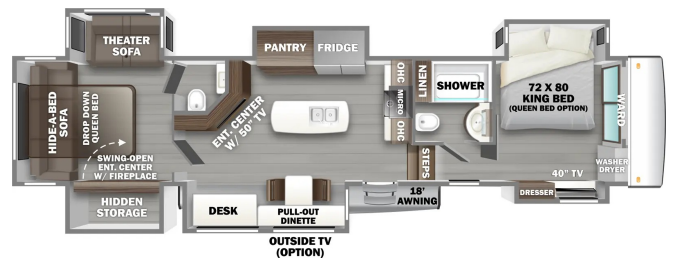

SPECIAL UNIT

\$226,995.00

Originally \$289,825

\$470 Weekly

2024 FOREST RIVER RIVERSTONE 442MC Legacy Edition

SPECIFICATIONS

Year	2024
Manufacturer	FOREST RIVER
Brand	RIVERSTONE
Model	442MC Legacy Edition
Type	Fifth Wheel
Status	New
Stock #	I1139
Financing Available	✓
Warranty Available	✓
Suspension	N/A
Leveling	N/A
Exterior Length	44.4 ft.
Dry Weight	19131 lbs.
Sleeping Capacity	6 person(s)
Interior Colour	honey maple
Exterior Colour	N/A
Slideouts	6

Disclaimer: Product information, pricing and photos are as accurate as possible and are subject to change without notice.

SELLING FEATURES

Get ready to have your adventurous dreams come true with this Riverstone Legacy 442MC. Built with R38 Residential insulation in your Roof and Floors, R16 in Slide walls & Slide-outs, topped off with Residential Luxury Appliances - You will find out why everyone is living life on the road in a Riv...

OPTIONS & EQUIPMENT

Awning 18'	Heating	3 Air Conditioning Unit(s) (Ducted) - Size: 15000	Solid Surface Counter Tops	Enclosed Underbelly	Fireplace	Fully Furnished
Heated Tanks	1500 Inverter	LPG Detector	Microwave	Monitor Panel	Outside Shower	
Rear Video Camera	Rack and Ladder	Sky Light(s)	Smoke Detector	Solar Panel	Toilet Facilities	
4 Televisions	Washer & Dryer	Gas/Elec Water Heater	Thermal Pane Windows	Secondary Awning		