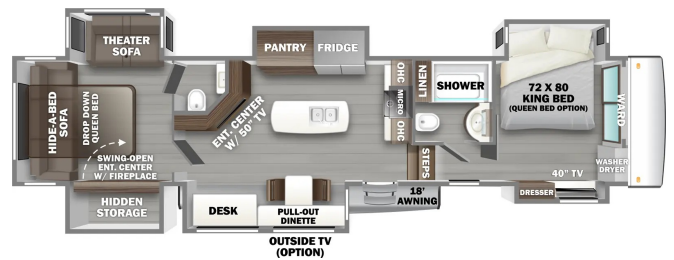

SPECIAL UNIT

\$206,995.00

Originally \$289,825

\$544 Weekly

2024 FOREST RIVER RIVERSTONE 442MC Legacy Edition

SPECIFICATIONS

Year	2024
Manufacturer	FOREST RIVER
Brand	RIVERSTONE
Model	442MC Legacy Edition
Type	Fifth Wheel
Status	New
Stock #	I1139
Financing Available	✓
Warranty Available	✓
Suspension	N/A
Leveling	N/A
Exterior Length	44.4 ft.
Dry Weight	19131 lbs.
Sleeping Capacity	6 person(s)
Interior Colour	N/A
Exterior Colour	N/A
Slideouts	6

Disclaimer: Product information, pricing and photos are as accurate as possible and are subject to change without notice.

SELLING FEATURES

Get ready to have your adventurous dreams come true with this Riverstone Legacy 442MC. Built with R38 Residential insulation in your Roof and Floors, R16 in Slide walls & Slide-outs, topped off with Residential Luxury Appliances - You will find out why everyone is living life on the road in a Riv...

OPTIONS & EQUIPMENT

Awning 18'	Heating	3 Air Conditioning Unit(s) (Ducted) - Size: 15000	Solid Surface Counter Tops	Enclosed Underbelly	Fireplace	Fully Furnished
Heated Tanks	1500 Inverter	LPG Detector	Microwave	Monitor Panel	Outside Shower	
Rear Video Camera	Rack and Ladder	Sky Light(s)	Smoke Detector	Solar Panel	Toilet Facilities	
4 Televisions	Washer & Dryer	Gas/Elec Water Heater	Thermal Pane Windows	Secondary Awning		