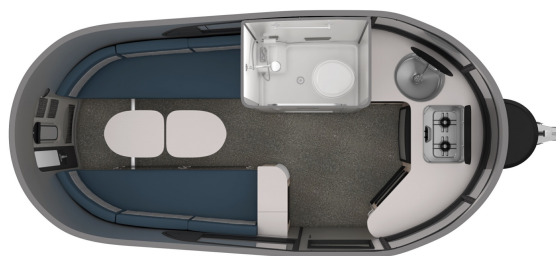

2019 AIRSTREAM AIRSTREAM BASECAMP 16X

SPECIFICATIONS

Year	2019
Manufacturer	AIRSTREAM
Brand	AIRSTREAM
Model	BASECAMP 16X
Type	Travel Trailer
Status	PreOwned
Stock #	C7432
Financing Available	✓
Warranty Available	✓
Suspension	N/A
Leveling	N/A
Exterior Length	16.0 ft.
Dry Weight	N/A lbs.
Sleeping Capacity	2 person(s)
Interior Colour	GLACIER
Exterior Colour	ALUMINUM
Slideouts	N/A