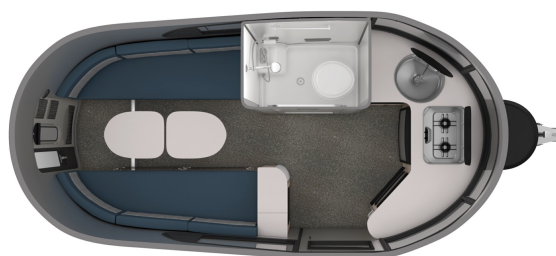

### SPECIFICATIONS

Year	2019
Manufacturer	AIRSTREAM
Brand	AIRSTREAM
Model	BASECAMP 16X
Type	Travel Trailer
Status	PreOwned
Stock #	C7432
Financing Available	✓
Warranty Available	✓
Suspension	N/A
Leveling	N/A
Exterior Length	16.0 ft.
Dry Weight	N/A lbs.
Sleeping Capacity	2 person(s)
Interior Colour	GLACIER
Exterior Colour	ALUMINUM
Slideouts	N/A

### SELLING FEATURES

- Factory Lift Kit
- Aggressive Off-Road Tires
- Stainless Steel Stone Guards
- Lexan Sunshade on Front Window
- Rear Door For Loading Bikes, Kayak or Canoe
- Glacier Interior Décor
- Stainless Cooktop, Sink, Microwave & Fridge
- Convertible Sleeper Dinette
- 2 Piece Wet Bath
- Extremely Eas...