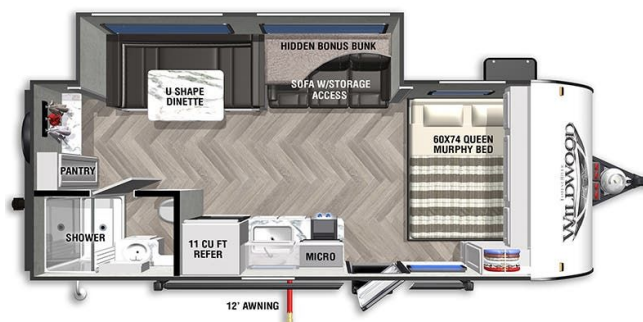

\$124 Bi-Weekly

2022 FOREST RIVER WILDWOOD FSX 170SS

SPECIFICATIONS

Year	2022
Manufacturer	FOREST RIVER
Brand	WILDWOOD FSX
Model	170SS
Type	Travel Trailer
Status	PreOwned
Stock #	21646
Financing Available	✘
Warranty Available	✘
Suspension	N/A
Leveling	N/A
Exterior Length	22.7 ft.
Dry Weight	4022 lbs.
Sleeping Capacity	6 person(s)
Interior Colour	Gray
Exterior Colour	White
Slideouts	1

Disclaimer: Product information, pricing and photos are as accurate as possible and are subject to change without notice.

SELLING FEATURES

The 2022 Wildwood FSX 170SS, by Forest River, contains everything you will need to make traveling effortless and straightforward. This travel trailer features a jack-knife sofa, a four seat bench dinette & sleeps up to 6 people. Start enjoying everything the RV lifestyle has to offer with an RV f...

OPTIONS & EQUIPMENT

- 2 BURNER COOKTOP
- FRONT MANUAL TONGUE JACK
- SPARE TIRE
- QUEEN BED
- JACK-KNIFE SOFA
- FOUR SEAT BENCH DINETTE
- MICROWAVE

Powered by focusRV