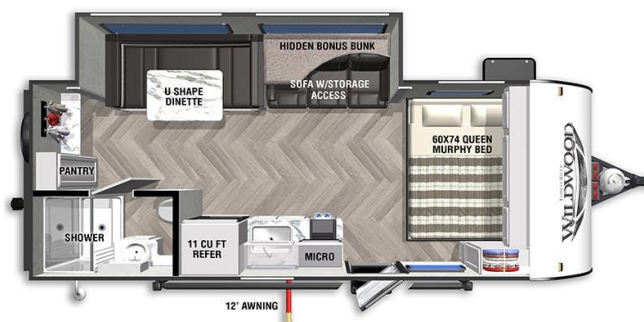

2022 FOREST RIVER WILDWOOD FSX 170SS

SPECIFICATIONS

Year	2022
Manufacturer	FOREST RIVER
Brand	WILDWOOD FSX
Model	170SS
Type	Travel Trailer
Status	PreOwned
Stock #	21646
Financing Available	✘
Warranty Available	✘
Suspension	N/A
Leveling	N/A
Exterior Length	22.7 ft.
Dry Weight	4022 lbs.
Sleeping Capacity	6 person(s)
Interior Colour	Gray
Exterior Colour	White
Slideouts	1

Disclaimer: Product information, pricing and photos are as accurate as possible and are subject to change without notice.

SELLING FEATURES

The 2022 Wildwood FSX 170SS, by Forest River, contains everything you will need to make traveling effortless and straightforward. This travel trailer features a jack-knife sofa, a four seat bench dinette & sleeps up to 6 people. Start enjoying everything the RV lifestyle has to offer with an RV f...

OPTIONS & EQUIPMENT

- 2 BURNER COOKTOP
- FRONT MANUAL TONGUE JACK
- SPARE TIRE
- QUEEN BED
- JACK-KNIFE SOFA
- FOUR SEAT BENCH DINETTE
- MICROWAVE

Powered by focusRV