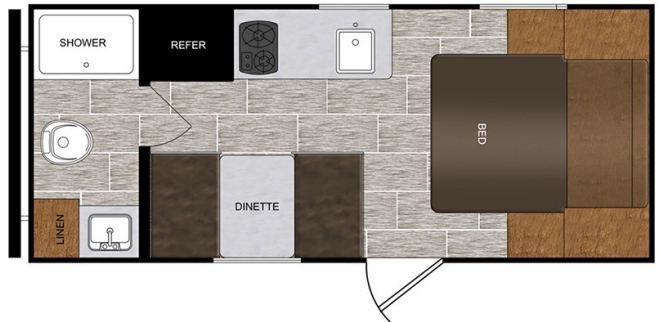

### SPECIFICATIONS

Year	2022
Manufacturer	PRIMETIME
Brand	AVENGER LT
Model	16FQ
Type	Travel Trailer
Status	PreOwned
Stock #	13217
Financing Available	✓
Warranty Available	✓
Suspension	N/A
Leveling	Manual
Exterior Length	21.9 ft.
Dry Weight	2985 lbs.
Sleeping Capacity	4 person(s)
Interior Colour	N/A
Exterior Colour	Aluminum
Slideouts	N/A

### SELLING FEATURES

Looking for a smaller, light weight travel trailer for 2 people? Check out the Avenger LT 16FQ. This trailer has only been used for a season. Queen bed in front, washroom in back, galley kitchen and booth dinette.