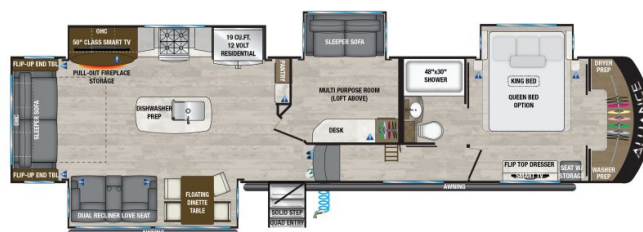

\$538 Bi-Weekly

2024 ALLIANCE PARADIGM 380MP

SPECIFICATIONS

Year	2024
Manufacturer	ALLIANCE
Brand	PARADIGM
Model	380MP
Type	Fifth Wheel
Status	New
Stock #	21660
Financing Available	✘
Warranty Available	✘
Suspension	N/A
Leveling	N/A
Exterior Length	40.9 ft.
Dry Weight	14110 lbs.
Sleeping Capacity	8 person(s)
Interior Colour	Woodbridge Taupe
Exterior Colour	White / Gray
Slideouts	4

Disclaimer: Product information, pricing and photos are as accurate as possible and are subject to change without notice.

SELLING FEATURES

The 2024 Paradigm 380MP, by Alliance, will make weekend or month long camping trips leaving you wanting for more. This fifth wheel features a fireplace, a tri-fold sofa bed, a mid bunk room with power lift bunk & sleeps up to 8 people. Every Alliance RV is generously backed with a 3-year limited ...