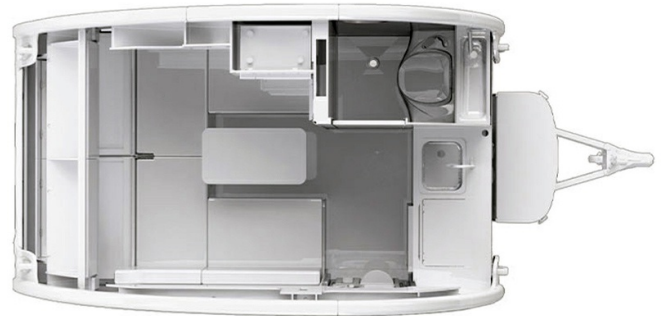

### 2024 NUCAMP TAB S T@B 320S

**\$34,868.00**

Originally \$39,050.00

#### SPECIFICATIONS

Year	2024
Manufacturer	NUCAMP
Brand	TAB S
Model	T@B 320S
Type	Teardrop Trailer
Status	New
Stock #	12415
Financing Available	✓
Warranty Available	✓
Suspension	N/A
Leveling	N/A
Exterior Length	15.3 ft.
Dry Weight	1993 lbs.
Sleeping Capacity	2 person(s)
Interior Colour	N/A
Exterior Colour	Fiberglass
Slideouts	N/A

#### SELLING FEATURES

Specifications and Features:

- Length (ft): 15'3"
- Width (ft): 6'8"
- Height (ft): 7'8"
- Interior Height (ft): 5'9"
- Dry Weight (lbs): 1993
- Hitch Weight (lbs): 164
- Number Of Fresh Water Holding Tanks: 1
- Total Fresh Water Tank Capacity (gal): 19
- Number Of Gray Water Holding Tanks: 1...