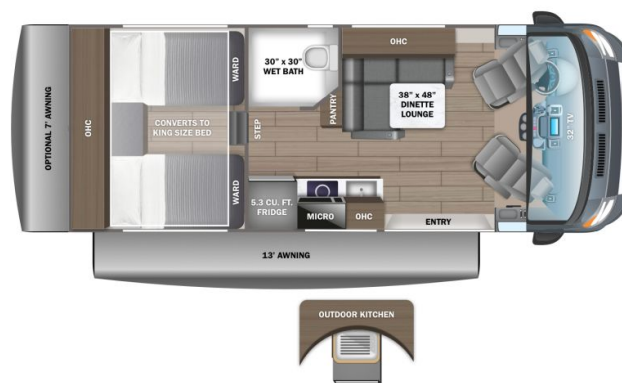

## 2024 JAYCO GRANITE RIDGE 22T

### SPECIFICATIONS

Year	2024
Manufacturer	JAYCO
Brand	GRANITE RIDGE
Model	22T
Type	Motorhome
Class	C
Fuel Type	GAS
Status	New
Stock #	21570
Financing Available	✘
Warranty Available	✘
Odometer	753 kms.
VIN	1FDRU8PG3PKB63460
Chassis	N/A
Engine	N/A
Transmission	N/A
Suspension	N/A
Leveling	N/A
Exterior Length	22.9 ft.
Dry Weight	10113 lbs.
Sleeping Capacity	3 person(s)
Interior Colour	Oakley
Exterior Colour	White / Gray
Slideouts	N/A

### SELLING FEATURES

Introducing the 2024 Granite Ridge 22T from Jayco, This RV provides you the ability to escape the campground and seek adventure, and sleeps up to 3 people. The Granite Ridge 22T rides on a Ford Transit 350HD AWD chassis, powered by a 310HP 3.5L EcoBoost V6 engine with a 10-speed automatic transmi...